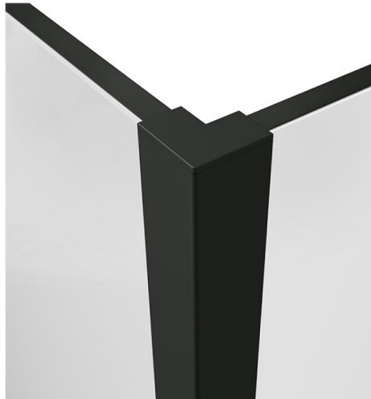

2 STABILISING BARS JOINED BY A T BRACKET

STABILISING BAR

## PROFILE & STABILISING OPTIONS

With their sleek lines and flawless design, the Minos stabilising bars and profiles are designed to be both practical and polished.

These durable brackets are a masterclass in innovative showering solutions. Hidden screws mean that the Minos style is evident in every element, while the subtle contours create the perfect silhouette.

Each of these solutions are available in our full range of finishes. Choose the ideal fit for your home.

RECESSED WALL PROFILE

ANGLED STABILISING BAR

CORNER POST

CEILING STABILISING BAR

CEILING POST