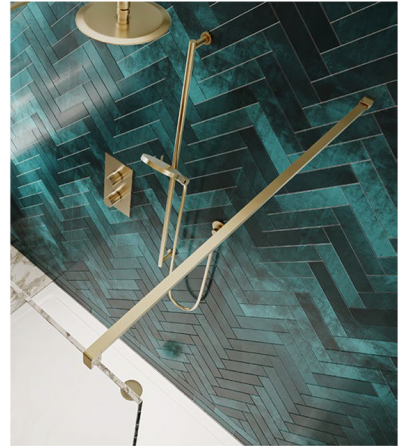

2 STABILISING BARS JOINED BY A T BRACKET

STABILISING BAR

## PROFILE & STABILISING OPTIONS

With their sleek lines and flawless design, the Minos stabilising bars and profiles are designed to be both practical and polished.

These durable brackets are a masterclass in innovative showering solutions. Hidden screws mean that the Minos style is evident in every element, while the subtle contours create the perfect silhouette.

Each of these solutions are available in our full range of finishes. Choose the ideal fit for your home.

RECESSED WALL PROFILE

ANGLED STABILISING BAR

CORNER POST

CEILING STABILISING BAR

CEILING POST