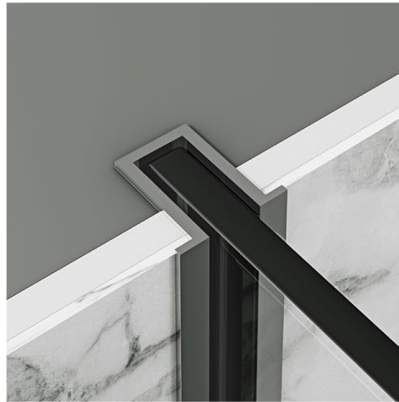

2 STABILISING BARS JOINED BY A T BRACKET

STABILISING BAR

## PROFILE & STABILISING OPTIONS

With their sleek lines and flawless design, the Minos stabilising bars and profiles are designed to be both practical and polished.

These durable brackets are a masterclass in innovative showering solutions. Hidden screws mean that the Minos style is evident in every element, while the subtle contours create the perfect silhouette.

Each of these solutions are available in our full range of finishes. Choose the ideal fit for your home.

RECESSED WALL PROFILE

ANGLED STABILISING BAR

CORNER POST

CEILING STABILISING BAR

CEILING POST