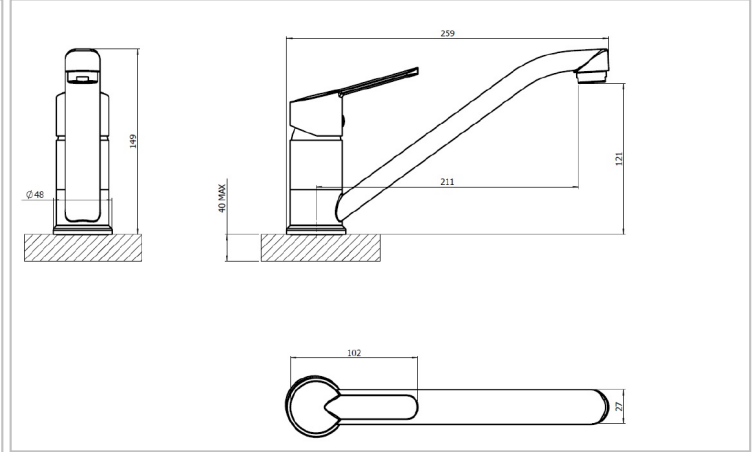

### Additional Information

Material	Chrome
SKU	DANIA
Type	Single-handle tap