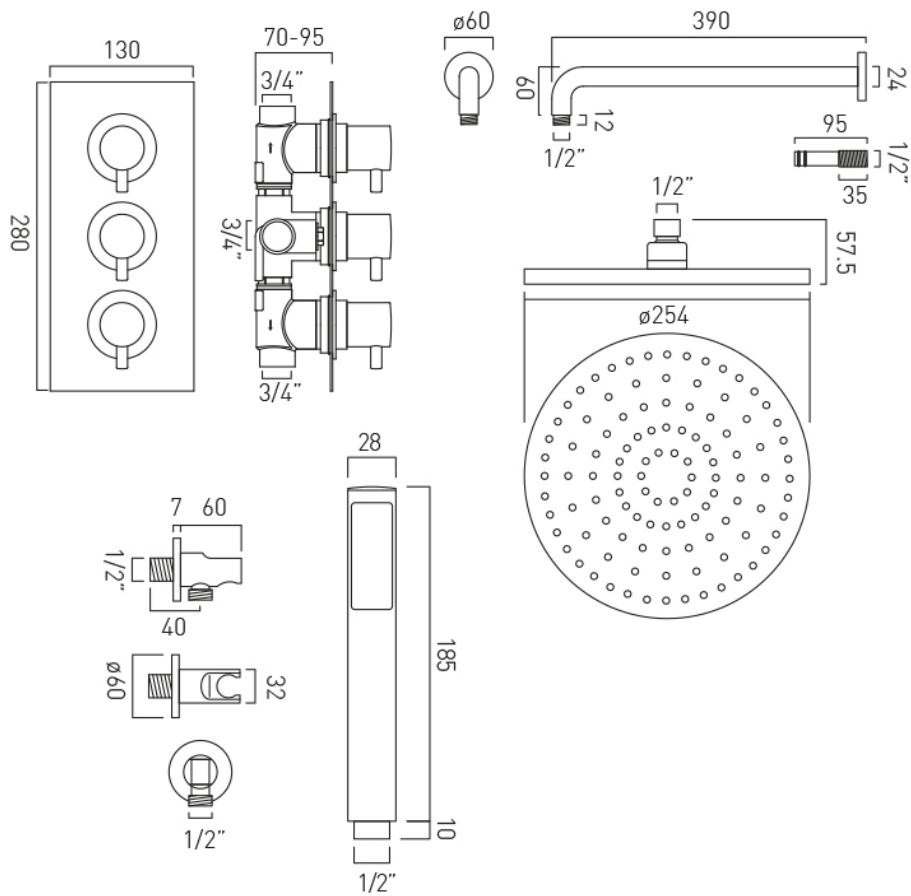

## DESCRIPTION:

Celsius

- 2 outlet thermostatic shower valve
- Saturn 254mm round head with shower arm
- Zoo single function shower kit with integrated outlet and bracket

thermostatic cartridge V-001C-PLA

includes 3/4" - 1/2" adaptors

inc. bleed valve for system flush on installation

min-max wall mount 70-95mm

optimum installation depth 82mm

## MINIMUM OPERATING PRESSURE:

1.0 bar MP

tel: 01934 744466

email: sales@vado.com

www.vado.com

**where inspiration flows**

taps | showering | accessories

VADO

# TECHNICAL DRAWING

**COLLECTION:**

**PRODUCT CODE:** DX-174251-CELSQ-CP

tel: 01934 744466  
email: sales@vado.com  
www.vado.com

**where inspiration flows**  
taps | showering | accessories