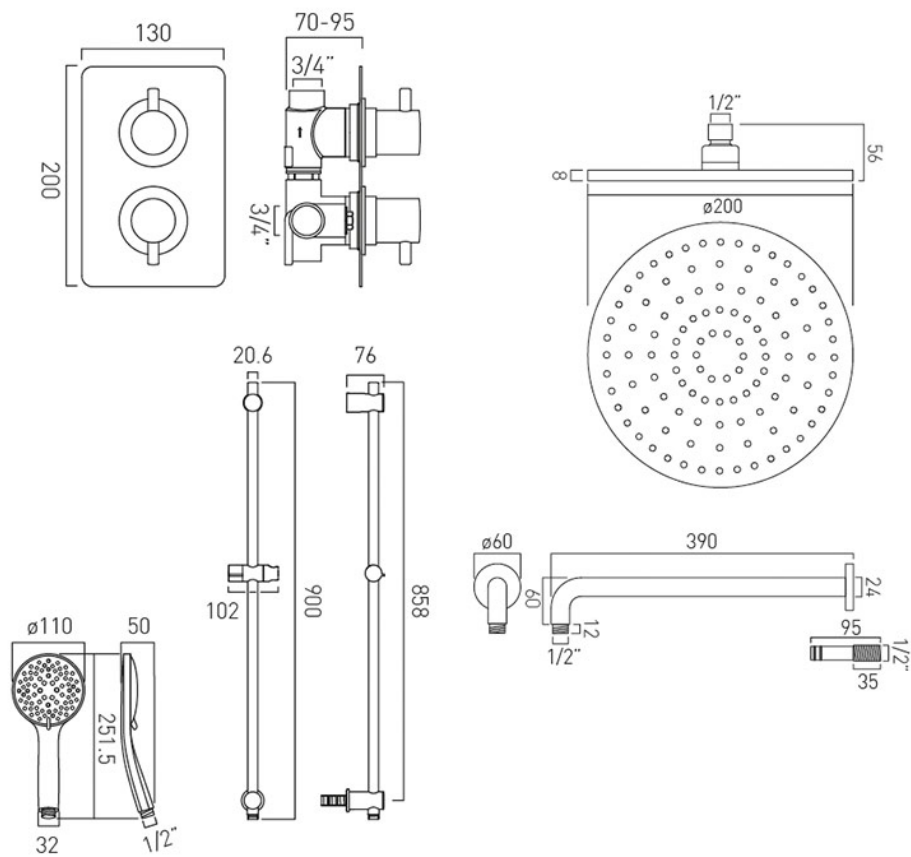

SPECIFICATION SHEET

COLLECTION: CELSIUS

PRODUCT CODE: DX-172252-CELSQ-CP

DESCRIPTION:

Celsius

- 2 outlet thermostatic shower valve
 - Atmosphere 200mm round head with shower arm
 - Atmosphere slide rail shower kit with air-injection 5 function handset
- thermostatic cartridge V-704-34S
diverter cartridge FL-804-33X/3X
minimum operating pressure 1.0 bar MP

kit comprises:

CEL-148D/2/SQ-C/P

ATM-HEADRO/B/SA-C/P

ATM-MFSRKWO-CP

2 x 3/4" female inlets

2 x 3/4" female outlets

includes 3/4" - 1/2" adaptors

inc. bleed valve for system flush on installation

min-max wall mount 70-95mm

optimum installation depth 82mm

FINISH:

Chrome

FLOW REGULATOR:

FR-SHOWER/9-C/P (Shower Handset) FR-SHOWER/9-C/P (Fixed Shower Head)

MINIMUM OPERATING PRESSURE:

1.0 bar MP

PRODUCT CODE: DX-172252-CELSQ-CP

tel: 01934 744466
email: sales@vado.com
www.vado.com

where inspiration flows
taps | showering | accessories