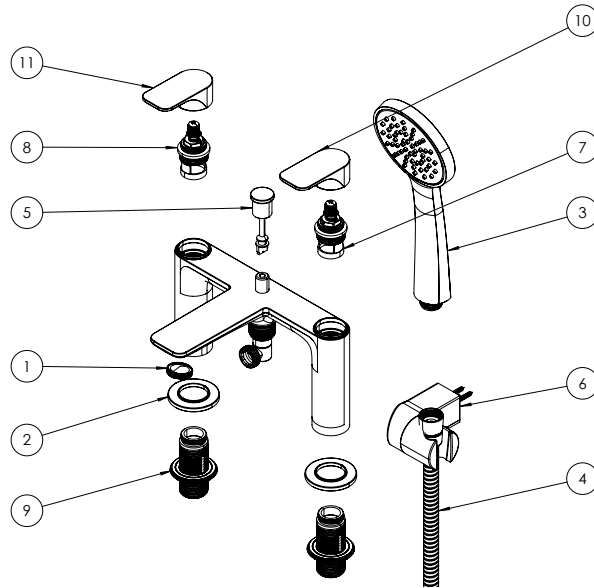

## DESCRIPTION

Fuse Bath Shower Mixer Chrome

WEBSITE LINK [Click Here](#)

CATEGORY	Brassware
WARRANTY DETAILS	15 Years
COLOUR	Chrome
FINISH APPLICATION	Electroplated
PRIMARY MATERIAL	Brass
INSTALL TYPE	Deck Mounted
PRODUCT WIDTH MM	215
PRODUCT HEIGHT MM	138
PRODUCT DEPTH MM	154
PRODUCT NET WEIGHT KG	2.24
STANDARDS	BS EN 200:2008

MINIMUM PRESSURE (BAR)	0.5
MAX WORKING PRESSURE (BAR)	5
NUMBER OF OUTLETS	2
HEADWORK	3/4" Quarter turn ceramic cartridge
SPOUT PROJECTION	105
SWIVEL SPOUT	No
INLET CONNECTIONS THREAD	G3/4"
FLOW REGULATOR	Slim Honeycomb
WASTE INCLUDED	No
ANTI-SCALD	No
ENERGY SAVING	No
SHOWER HOSE & HANDSET ARE INCLUDED	Yes

## TECHNICAL DIMENSIONS

Dimensions in mm unless otherwise specified.

Tolerances (per material type) apply.

## SPARES LIST

Only the parts labelled are available as spares.

NUMBER	PART CODE	DESCRIPTION
1	CW1280	322/422 Aerator Drift & Fuse
2	CW1285	DR322/422 Base Plate Brushed Brass
	CW1281	322/422 Base Plate Chrome Drift & Fuse
	CW1288	322/422 Base Plate Matt Black Drift & Fuse
3	CW1294	416/422 Handset Brushed Brass Drift & Fuse
	CW1290	416/422 Handset Chrome Drift & Fuse
	CW1298	416/422 Handset Matt Black Drift & Fuse
4	CW1296	416/422 Shower Hose Brushed Brass Drift & Fuse
	CW1292	416/422 Shower Hose Chrome Drift & Fuse
	CW1300	416/422 Shower Hose Matt Black Drift & Fuse
5	CW1293	422 Diverter Brushed Brass Drift & Fuse
	CW1289	422 Diverter Chrome Drift & Fuse
	CW1297	422 Diverter Matt Black Drift & Fuse
6	CW1295	422 Wall Bracket for Handset Brushed Brass Drift & Fuse
	CW1299	422 Wall Bracket for Handset Matt Black Drift & Fuse
	MB1084	Wall Bracket for Handset Chrome
7	MB1002-01	Cartridge Cold
8	MB1002-02	Cartridge Hot
9	MB1199	Fixing Nut & Washer
10	CW1342	FS322/422 Handle Cold Brushed Brass
	CW1340	FS322/422 Handle Cold Chrome
	CW1344	FS322/422 Handle Cold Matt Black
11	CW1341	FS322/422 Handle Hot Brushed Brass
	CW1339	FS322/422 Handle Hot Chrome
	CW1343	FS322/422 Handle Hot Matt Black