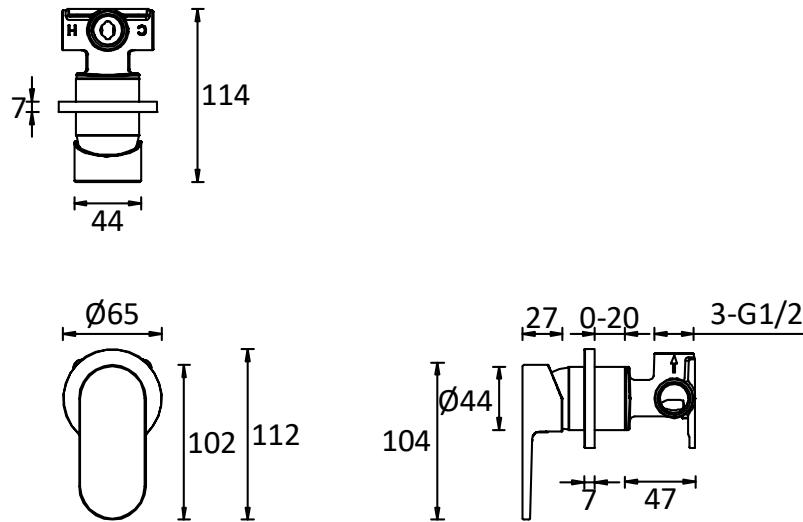

PRODUCT DATA SHEET

PRODUCT CODE

DR120WNM

RANGE

Drift

DESCRIPTION

Drift 2H Basin Set Wall Mounted Matt Black

WEBSITE LINK [Click Here](#)

CATEGORY	Brassware
WARRANTY DETAILS	15 Years
COLOUR	Matt Black
FINISH APPLICATION	Powder Coated
PRIMARY MATERIAL	Brass
INSTALL TYPE	Wall Mounted
PRODUCT WIDTH MM	65
PRODUCT HEIGHT MM	112
PRODUCT NET WEIGHT KG	1.46
STANDARDS	BS EN 817:2008

MINIMUM PRESSURE (BAR)	0.2
MAX WORKING PRESSURE (BAR)	5
HEADWORK	35mm Single lever ceramic cartridge
SPOUT PROJECTION	203
SWIVEL SPOUT	No
INLET CONNECTIONS THREAD	G1/2"
FLOW REGULATOR	Slim Air Honeycomb M24x1
WASTE INCLUDED	No
ANTI-SCALD	No
ENERGY SAVING	No
SHOWER HOSE & HANDSET ARE INCLUDED	No

TECHNICAL DIMENSIONS

Dimensions in mm unless otherwise specified.

Tolerances (per material type) apply.

SPARES LIST

Only the parts labelled are available as spares.

NUMBER	PART CODE	DESCRIPTION
1	CW1263	120 Cartridge Drift & Fuse
2	CW1251	Basin Aerator Drift & Fuse
3	CW1269	DR120 Cartridge Cover Brushed Brass
	CW1262	DR120 Cartridge Cover Chrome
	CW1274	DR120 Cartridge Cover Matt Black
4	CW1268	DR120 Handle Brushed Brass
	CW1261	DR120 Handle Chrome
	CW1273	DR120 Handle Matt Black
5	CW1272	DR120 Spout Brushed Brass
	CW1267	DR120 Spout Chrome
	CW1277	DR120 Spout Matt Black
6	CW1270	DR120 Wall Plate for Handle Brushed Brass
	CW1265	DR120 Wall Plate for Handle Chrome
	CW1275	DR120 Wall Plate for Handle Matt Black
7	CW1271	DR120 Wall Plate for Spout Brushed Brass
	CW1266	DR120 Wall Plate for Spout Chrome
	CW1276	DR120 Wall Plate for Spout Matt Black