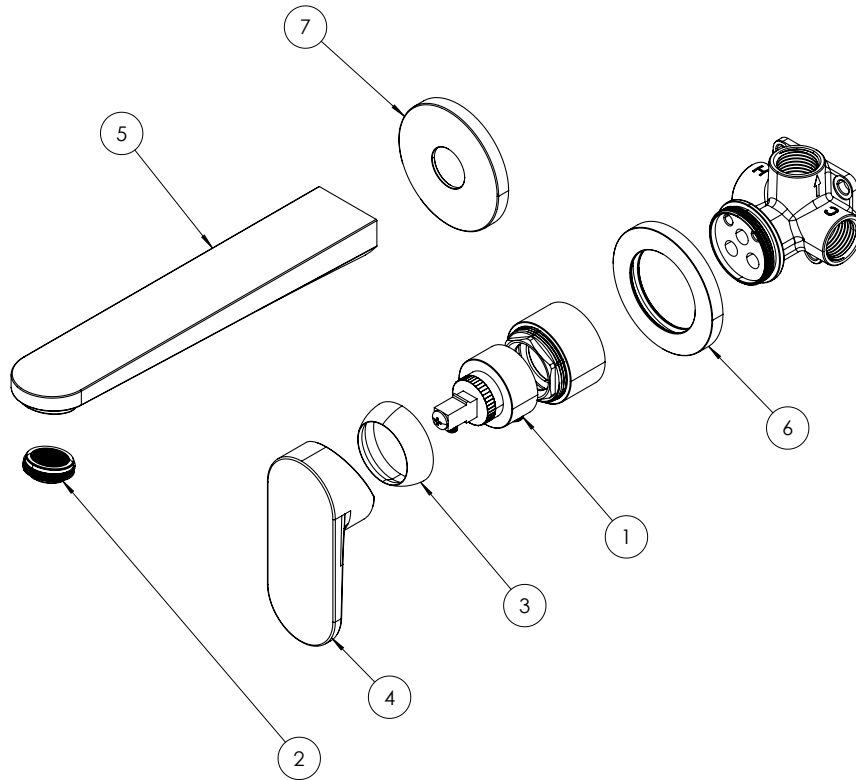

PRODUCT DATA SHEET

PRODUCT CODE

DR120WNM

RANGE

Drift

DESCRIPTION

Drift 2H Basin Set Wall Mounted Matt Black

WEBSITE LINK [Click Here](#)

MINIMUM PRESSURE (BAR)	0.2
MAX WORKING PRESSURE (BAR)	5
HEADWORK	35mm Single lever ceramic cartridge
SPOUT PROJECTION	203
SWIVEL SPOUT	No
INLET CONNECTIONS THREAD	G1/2"
FLOW REGULATOR	Slim Air Honeycomb M24x1
WASTE INCLUDED	No
ANTI-SCALD	No
ENERGY SAVING	No
SHOWER HOSE & HANDSET ARE INCLUDED	No

TECHNICAL DIMENSIONS

Dimensions in mm unless otherwise specified.

Tolerances (per material type) apply.

SPARES LIST

Only the parts labelled are available as spares.

NUMBER	PART CODE	DESCRIPTION
1	CW1263	120 Cartridge Drift & Fuse
2	CW1251	Basin Aerator Drift & Fuse
3	CW1269	DR120 Cartridge Cover Brushed Brass
	CW1262	DR120 Cartridge Cover Chrome
	CW1274	DR120 Cartridge Cover Matt Black
4	CW1268	DR120 Handle Brushed Brass
	CW1261	DR120 Handle Chrome
	CW1273	DR120 Handle Matt Black
5	CW1272	DR120 Spout Brushed Brass
	CW1267	DR120 Spout Chrome
	CW1277	DR120 Spout Matt Black
6	CW1270	DR120 Wall Plate for Handle Brushed Brass
	CW1265	DR120 Wall Plate for Handle Chrome
	CW1275	DR120 Wall Plate for Handle Matt Black
7	CW1271	DR120 Wall Plate for Spout Brushed Brass
	CW1266	DR120 Wall Plate for Spout Chrome
	CW1276	DR120 Wall Plate for Spout Matt Black