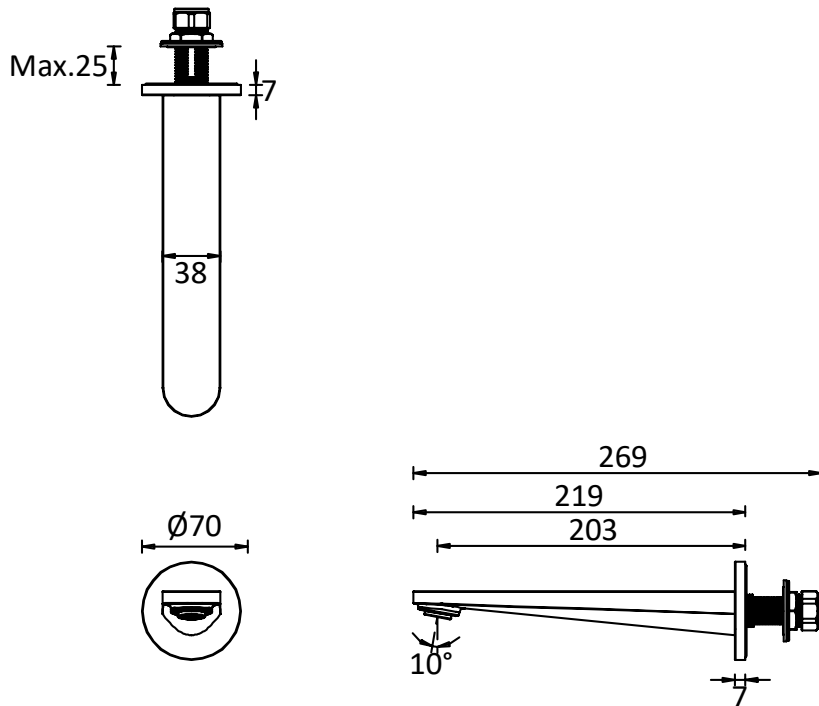

PRODUCT DATA SHEET

PRODUCT CODE

DR120WNM

RANGE

Drift

DESCRIPTION

Drift 2H Basin Set Wall Mounted Matt Black

WEBSITE LINK [Click Here](#)

CATEGORY	Brassware
WARRANTY DETAILS	15 Years
COLOUR	Matt Black
FINISH APPLICATION	Powder Coated
PRIMARY MATERIAL	Brass
INSTALL TYPE	Wall Mounted
PRODUCT WIDTH MM	65
PRODUCT HEIGHT MM	112
PRODUCT NET WEIGHT KG	1.46
STANDARDS	BS EN 817:2008

MINIMUM PRESSURE (BAR)	0.2
MAX WORKING PRESSURE (BAR)	5
HEADWORK	35mm Single lever ceramic cartridge
SPOUT PROJECTION	203
SWIVEL SPOUT	No
INLET CONNECTIONS THREAD	G1/2"
FLOW REGULATOR	Slim Air Honeycomb M24x1
WASTE INCLUDED	No
ANTI-SCALD	No
ENERGY SAVING	No
SHOWER HOSE & HANDSET ARE INCLUDED	No

TECHNICAL DIMENSIONS

Dimensions in mm unless otherwise specified.

Tolerances (per material type) apply.

SPARES LIST

Only the parts labelled are available as spares.

NUMBER	PART CODE	DESCRIPTION
1	CW1263	120 Cartridge Drift & Fuse
2	CW1251	Basin Aerator Drift & Fuse
3	CW1269	DR120 Cartridge Cover Brushed Brass
	CW1262	DR120 Cartridge Cover Chrome
	CW1274	DR120 Cartridge Cover Matt Black
4	CW1268	DR120 Handle Brushed Brass
	CW1261	DR120 Handle Chrome
	CW1273	DR120 Handle Matt Black
5	CW1272	DR120 Spout Brushed Brass
	CW1267	DR120 Spout Chrome
	CW1277	DR120 Spout Matt Black
6	CW1270	DR120 Wall Plate for Handle Brushed Brass
	CW1265	DR120 Wall Plate for Handle Chrome
	CW1275	DR120 Wall Plate for Handle Matt Black
7	CW1271	DR120 Wall Plate for Spout Brushed Brass
	CW1266	DR120 Wall Plate for Spout Chrome
	CW1276	DR120 Wall Plate for Spout Matt Black