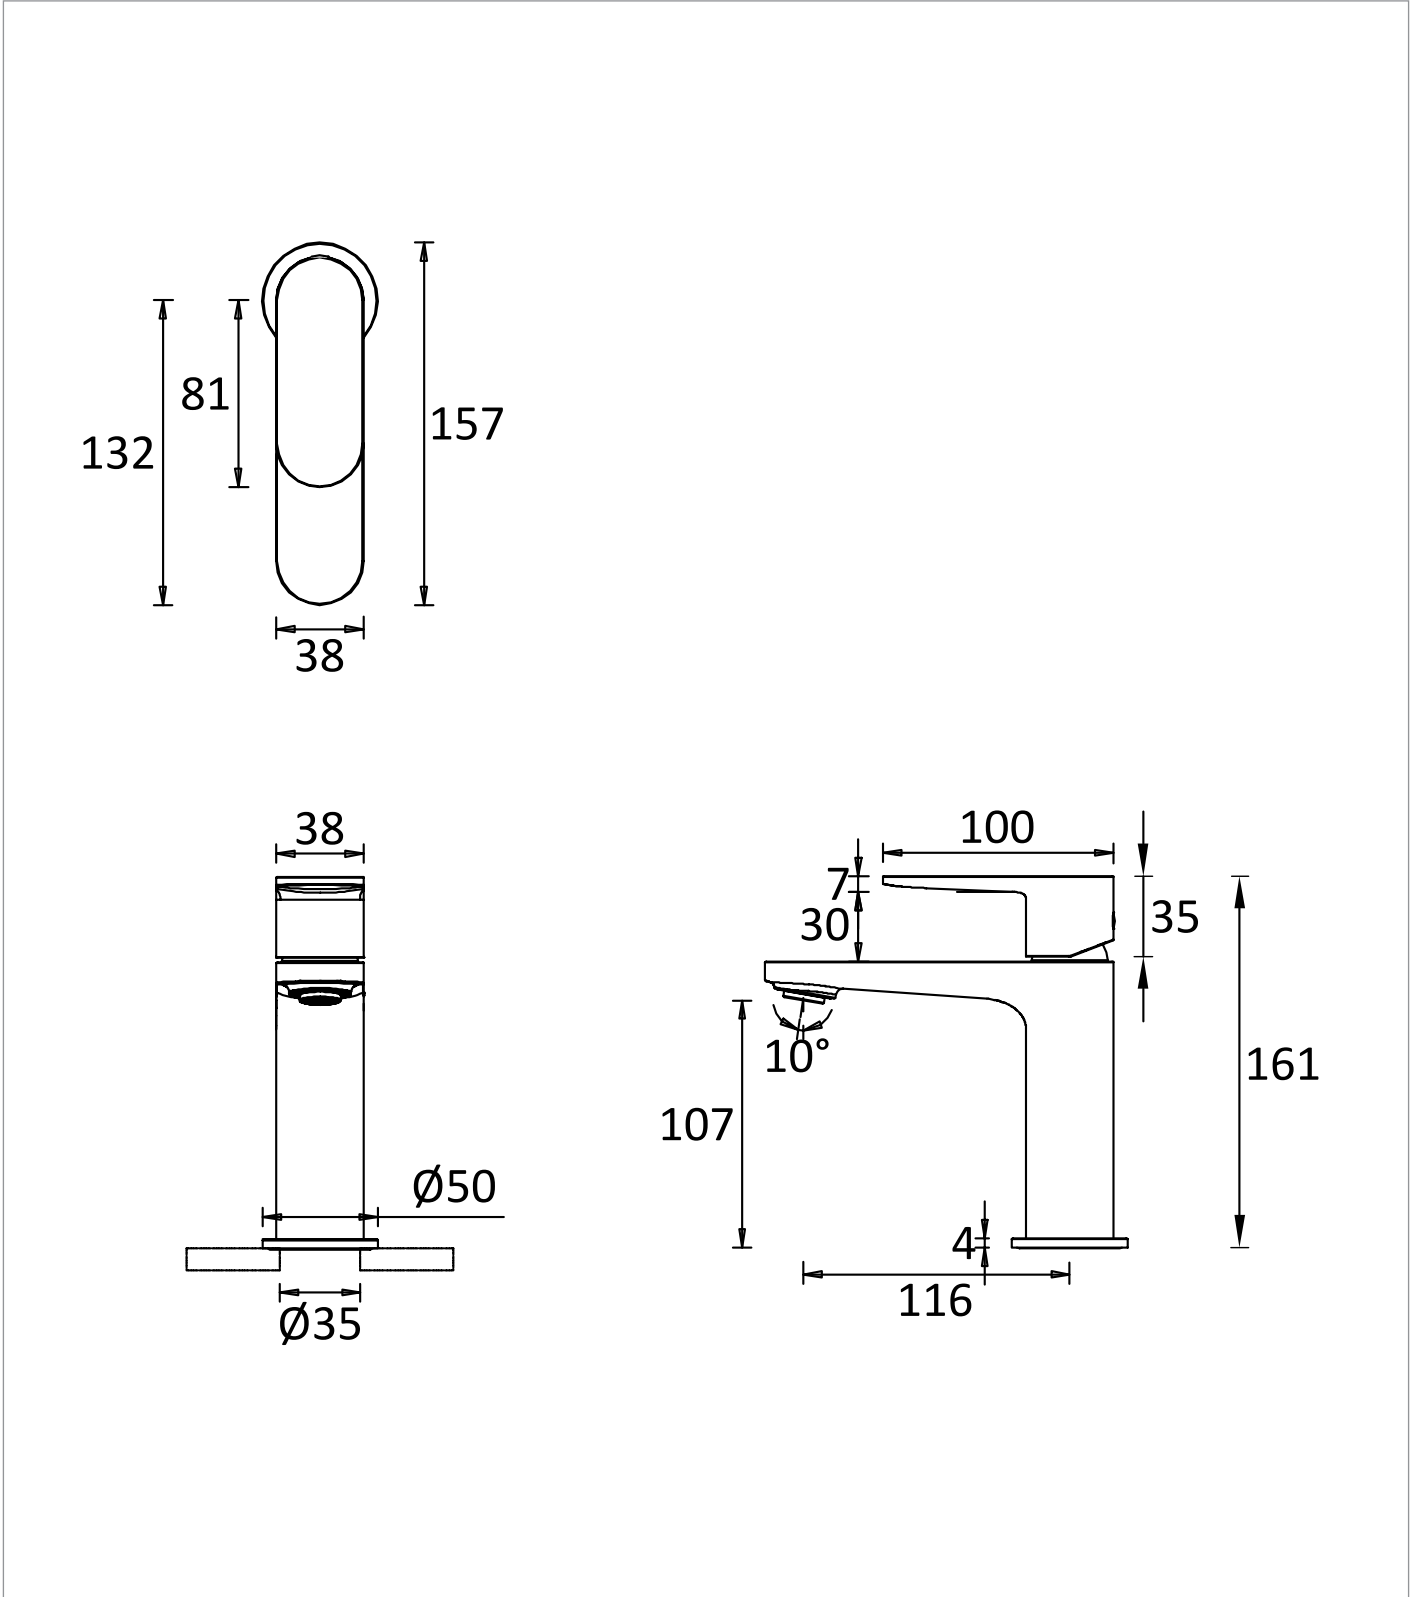

PRODUCT DATA SHEET

PRODUCT CODE

DR110DNM

RANGE

Drift

DESCRIPTION

Drift Basin Monobloc With Clicker Waste Matt Black

WEBSITE LINK [Click Here](#)

CATEGORY	Brassware
WARRANTY DETAILS	15 Years
COLOUR	Matt Black
FINISH APPLICATION	Powder Coated
PRIMARY MATERIAL	Brass
INSTALL TYPE	Deck Mounted
PRODUCT WIDTH MM	50
PRODUCT HEIGHT MM	161
PRODUCT DEPTH MM	157
PRODUCT NET WEIGHT KG	1.02
STANDARDS	BS EN 817:2008

MINIMUM PRESSURE (BAR)	0.2
MAX WORKING PRESSURE (BAR)	5
HEADWORK	28mm Single lever ceramic cartridge
SPOUT PROJECTION	116
SWIVEL SPOUT	No
INLET CONNECTIONS THREAD	G1/2"
FLOW REGULATOR	Slim Air Honeycomb M24x1
WASTE INCLUDED	Yes
ANTI-SCALD	No
ENERGY SAVING	No
SHOWER HOSE & HANDSET ARE INCLUDED	No

TECHNICAL DIMENSIONS

Dimensions in mm unless otherwise specified.

Tolerances (per material type) apply.

SPARES LIST

Only the parts labelled are available as spares.

NUMBER	PART CODE	DESCRIPTION
1	CW1257	Base Plate DR110/112 Brushed Brass
	CW1252	Base Plate DR110/112 Chrome
	CW1349	DR110/112 Base Plate Matt Black
2	CW1251	Basin Aerator Drift & Fuse
3	CW1250	Basin Mono Cartridge Drift & Fuse
4	CW1254	Basin Mono Flexible Tails Drift & Fuse
5	CW1256	Cartridge Cover DR110/112 Brushed Brass
	CW1348	DR110/112 Cartridge Cover Matt Black
	CW1249	Cartridge Cover DR110/112 Chrome
6	CW1253	Clamping Set Basin Mono Drift & Fuse
7	60144-BB	Drift & Fuse Basin Click Clack Waste Slotted Brushed Brass
	60144-CP	Drift & Fuse Basin Click Clack Waste Slotted Chrome
	60144-MB	Drift & Fuse Basin Click Clack Waste Slotted Matt Black
8	CW1255	Handle DR110/112 Brushed Brass
	CW1248	Handle DR110/112 Chrome
	CW1258	Handle DR110/112 Matt Black