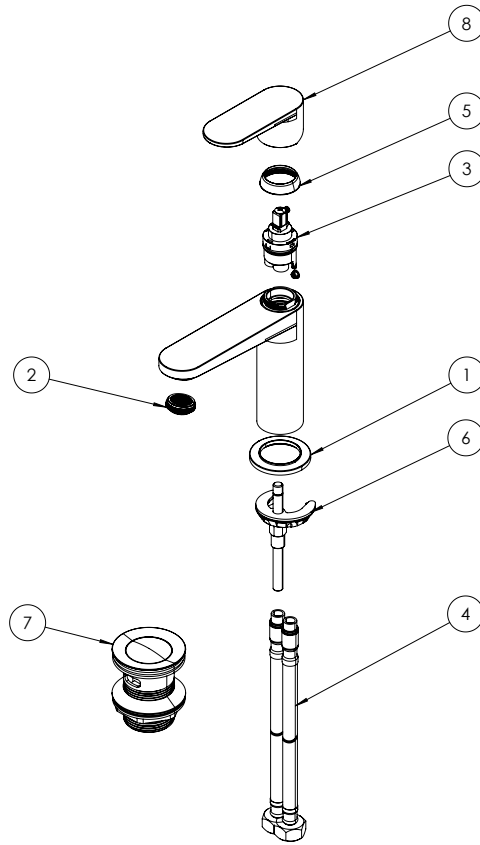

PRODUCT DATA SHEET

PRODUCT CODE

DR110DNM

RANGE

Drift

DESCRIPTION

Drift Basin Monobloc With Clicker Waste Matt Black

WEBSITE LINK [Click Here](#)

CATEGORY	Brassware
WARRANTY DETAILS	15 Years
COLOUR	Matt Black
FINISH APPLICATION	Powder Coated
PRIMARY MATERIAL	Brass
INSTALL TYPE	Deck Mounted
PRODUCT WIDTH MM	50
PRODUCT HEIGHT MM	161
PRODUCT DEPTH MM	157
PRODUCT NET WEIGHT KG	1.02
STANDARDS	BS EN 817:2008

MINIMUM PRESSURE (BAR)	0.2
MAX WORKING PRESSURE (BAR)	5
HEADWORK	28mm Single lever ceramic cartridge
SPOUT PROJECTION	116
SWIVEL SPOUT	No
INLET CONNECTIONS THREAD	G1/2"
FLOW REGULATOR	Slim Air Honeycomb M24x1
WASTE INCLUDED	Yes
ANTI-SCALD	No
ENERGY SAVING	No
SHOWER HOSE & HANDSET ARE INCLUDED	No

TECHNICAL DIMENSIONS

Dimensions in mm unless otherwise specified.

Tolerances (per material type) apply.

SPARES LIST

Only the parts labelled are available as spares.

NUMBER	PART CODE	DESCRIPTION
1	CW1257	Base Plate DR110/112 Brushed Brass
	CW1252	Base Plate DR110/112 Chrome
	CW1349	DR110/112 Base Plate Matt Black
2	CW1251	Basin Aerator Drift & Fuse
3	CW1250	Basin Mono Cartridge Drift & Fuse
4	CW1254	Basin Mono Flexible Tails Drift & Fuse
5	CW1256	Cartridge Cover DR110/112 Brushed Brass
	CW1348	DR110/112 Cartridge Cover Matt Black
	CW1249	Cartridge Cover DR110/112 Chrome
6	CW1253	Clamping Set Basin Mono Drift & Fuse
7	60144-BB	Drift & Fuse Basin Click Clack Waste Slotted Brushed Brass
	60144-CP	Drift & Fuse Basin Click Clack Waste Slotted Chrome
	60144-MB	Drift & Fuse Basin Click Clack Waste Slotted Matt Black
8	CW1255	Handle DR110/112 Brushed Brass
	CW1248	Handle DR110/112 Chrome
	CW1258	Handle DR110/112 Matt Black