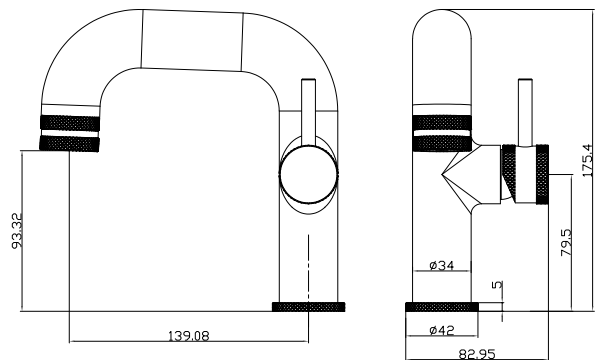

## Core Side Lever Basin Mono Mixer - Brushed Bronze

Product Code: NU-049

Product Name	NU-049
Product Description	Core Side Lever Basin Mono Brushed Bronze
<b>Product Transportation</b>	
Barcode	5060964935485
Country of origin	CH
Commodity code	8481809000
<b>Product Measurements</b>	
Product Weight (KG)	1.02
Product Width (mm)	82.95
Product Height (mm)	175.4
Product Depth (mm)	173
Product Length (mm)	N/a
<b>Primary Packed Measurements</b>	
Packaged Weight	1.75
Packed Length	220
Packed Width	155
Packed Height	135
<b>Packaging Weights</b>	
Card (kg)	0.164
Paper (kg)	0
Wood (kg)	0
Plastic (kg)	0
Compliance DOP	N/a

<b>General Information</b>	
Construction Material	Brass /Stainless steel 304 alloy
Installation type	Basin Fixed
Colour / Finish	Brushed Bronze
<b>Tap / Shower Attributes</b>	
WRAS Approved	TBC
TMV Approved	No
Minimum Operating Pressure (bar)	0.5
Maximum Operating Pressure (bar)	5
Flexible Tails Included	Yes
Number of tap holes required	1
Handle Type	Lever
Swivel Spout	No
Inlet Connection	1/2 BSP
Outlet Connection	N/a
Tap Hole Diameter (mm)	35
Tap Type description	Mono Mixer
Includes Waste	No
Valve / Cartridge Type	35mm Cartridges
Cartridge Spare code	N/a
<b>Flow Rates</b>	
0.2bar (l/min)	2.5
0.5bar (l/min)	4.4
1bar (l/min)	6.5
2bar (l/min)	9.36
3bar (l/min)	11.57

### Dimensions (measurements in mm)