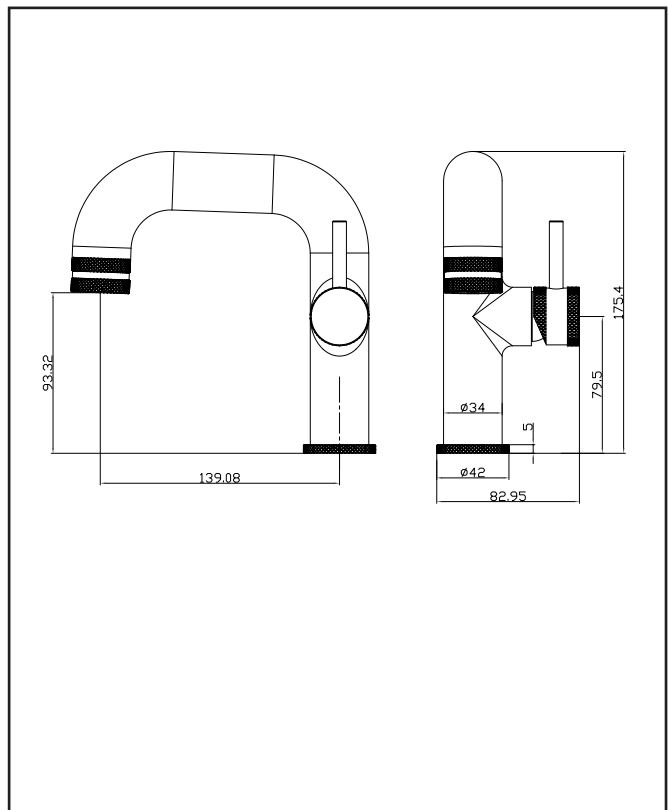

General Information	
Construction Material	Brass /Stainless steel 304 alloy
Installation type	Basin Fixed
Colour / Finish	Brushed Brass
Tap / Shower Attributes	
WRAS Approved	TBC
TMV Approved	No
Minimum Operating Pressure (bar)	0.5
Maximum Operating Pressure (bar)	5
Flexible Tails Included	Yes
Number of tap holes required	1
Handle Type	Lever
Swivel Spout	No
Inlet Connection	1/2 BSP
Outlet Connection	N/a
Tap Hole Diameter (mm)	35
Tap Type description	Mono Mixer
Includes Waste	No
Valve / Cartridge Type	35mm Cartridges
Cartridge Spare code	N/a
Flow Rates	
0.2bar (l/min)	2.54
0.5bar (l/min)	4.41
1bar (l/min)	6.5
2bar (l/min)	9.36
3bar (l/min)	11.57

0330 124 7290

sales@scudo.co.uk - www.scudo.co.uk

Scudo is the trading name of Harrison Bathrooms Ltd. Whilst we endeavour to ensure that the product information is accurate we accept no liability for any information given. All images are for illustration purposes only. Product images and specification are subject to change. Measurement are in millimetres and are nominal.

Dimensions
(measurements in mm)

LIFETIME GUARANTEE

We are confident in our products and we want our customer to be, we proudly give a lifetime guarantee on our taps and showers, further details can be found on our website