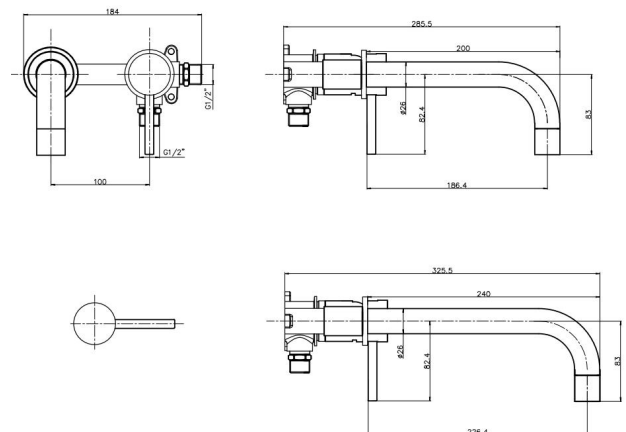

PRODUCT DATA SHEET

Core Brushed Brass Wall Mounted Basin Mixer

Product Code: NU-015-V2

SCUDO
BEAUTIFUL BATHROOMS

0330 124 7290

sales@scudo.co.uk - www.scudo.co.uk

Scudo is the trading name of Harrison Bathrooms Ltd. Whilst we endeavour to ensure that the product information is accurate we accept no liability for any information given. All images are for illustration purposes only. Product images and specification are subject to change. Measurement are in millimetres and are nominal.

Product Measurements	
Product Weight:	1.357kg
Product Width:	100mm
Product Height:	84mm
Product Depth:	182mm
Product Length:	N/A
Product Transportation	
Barcode:	5060964932033
Country of Origin:	China
Comodity Code:	8481809000
Primary Packed Measurements	
Packaged Weight:	2.7kg
Packaged Length:	265mm
Packaged Width:	320mm
Packaged Height:	160mm
Packaging Weight	
Card:	0.800kg
Paper:	0.006kg
Cloth:	0.012kg
Plastic:	0.129kg
General Information	
Construction Material:	Brass
Installation Type:	Wall Mounted
Colour / Finish:	Brushed Brass
Tap/Shower Attributes	
Minimum Pressure:	0.5 bar
Maximum Pressure:	5 bar
Flexible Tails Included:	No
Tap Hole Required:	0
Handle Type:	Lever
Swivel Spout:	No
Inlet Connection:	1/2 BSP
Outlet Connection:	N/A
Tap Hole Diameter:	N/A
Tap Type Description:	Mono Mixer
Includes Waste:	No
Valve / Cartridge Type:	35mm Cartridge
Cartridge Spare Code:	N/A
Flow Rates	
0.2bar (l/min)	3.8
0.5bar (l/min)	6.3
1bar (l/min)	8.3
2bar (l/min)	11.8
3bar (l/min)	14.3
Compliance DOP	
HBDOC040 / HBDOC053	

Dimensions (measurements in mm)

LIFETIME GUARANTEE

We are confident in our products and we want our customer to be, we proudly give a lifetime guarantee on our taps and showers, further details can be found on our website