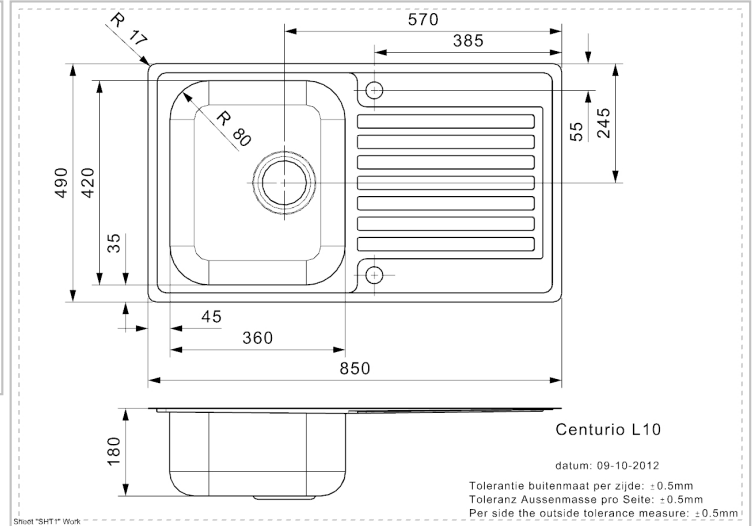

REGINOX

Centurio 10 (L)

Additional Information

Depth	180 mm
SKU	R19542
Outlet	3.5" outlet
Cabinet	600 mm
Type sink	Sinks with drainer
Size sink	360 x 420 mm
Total dimension	850 x 490 mm
Installation method	Integrated
Packaging	Box