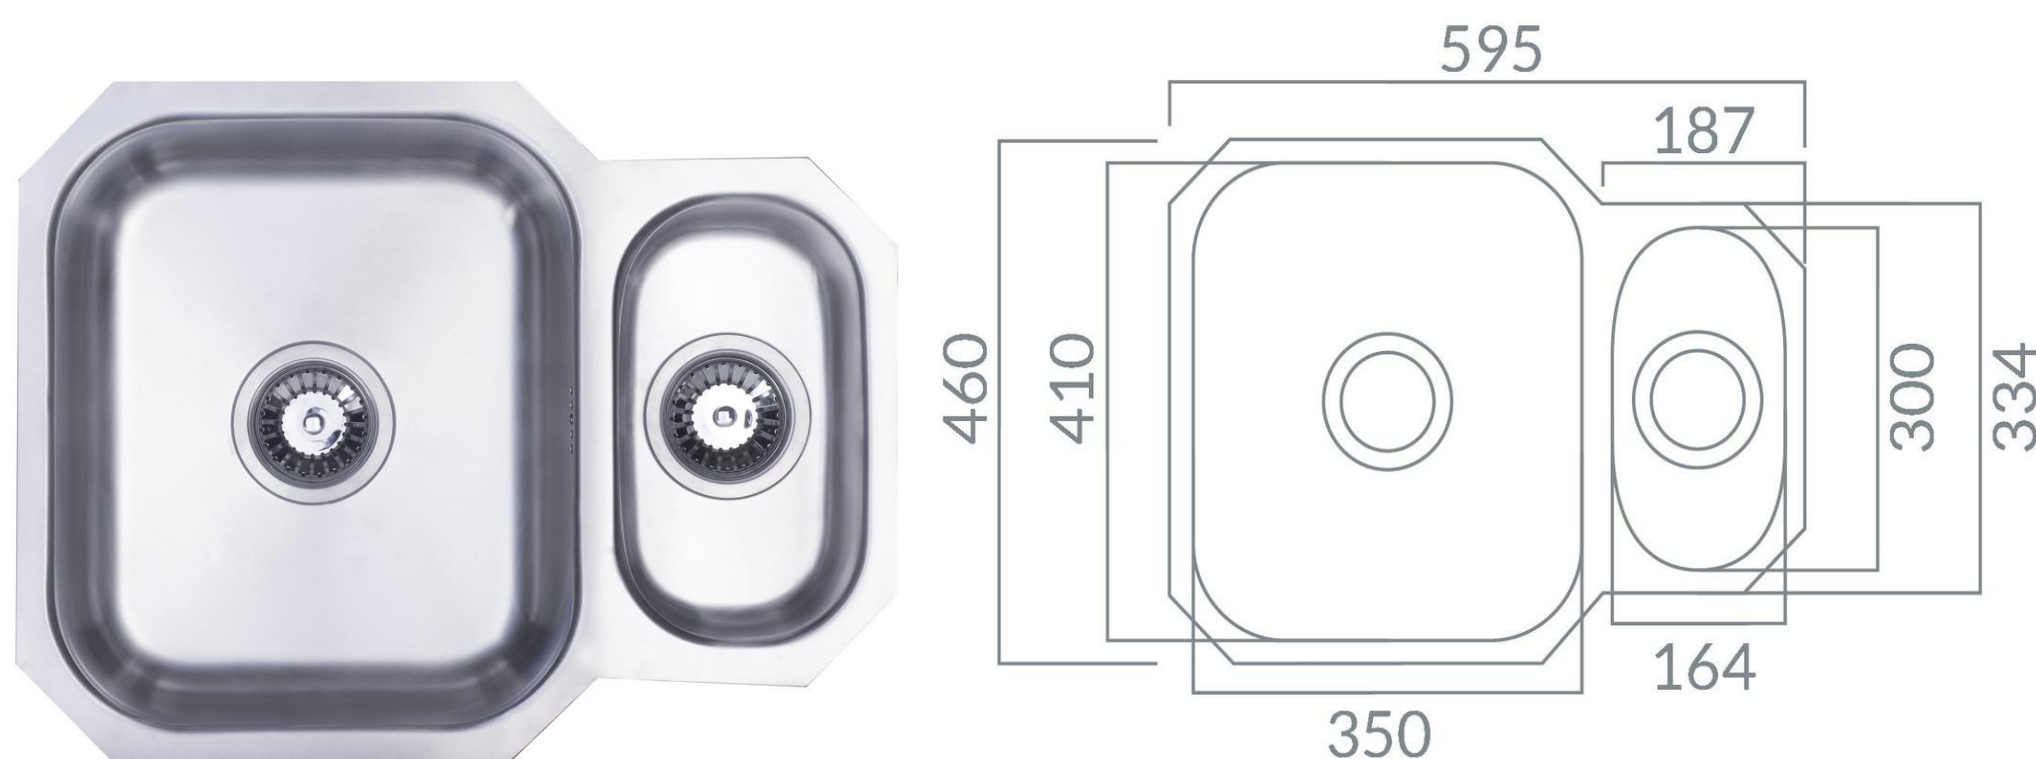

Product Data Sheet

Prima Code	CPR506
Description	Prima 1.5B Undermount Reversible Sink
Colour	Grey/Silver
Material	SS304 powder coated Stainless Steel
Stainless Steel Thickness (mm)	0.8
Finish	Polished
Fitting Style	Undermount
Sealant Strip (Incl./Separate)	N/A
No. Drainers	0
No. Tap Holes	0
Dimensions (mm)	W 595 x D 460 x H 185
Main Bowl Dimensions (mm)	W 350 x D 410 x H 185
Half Bowl Dimensions (mm)	W 164 x D 300 x H 110
Cut out depth (mm)	420
Cut out width (mm)	553
Minimum cabinet width (mm)	600
Main Bowl Radius (mm)	89
Half Bowl Radius (mm)	89
Drainer (RH/LH)	No Drainer
Reversible	Yes
Accessories (included)	Waste & overflow
Accessories (optional)	CPR108 Plumbing kit
Waste disposer compatible	Yes
Boxed/Sleeved packaging	Boxed
Guarantee	Lifetime