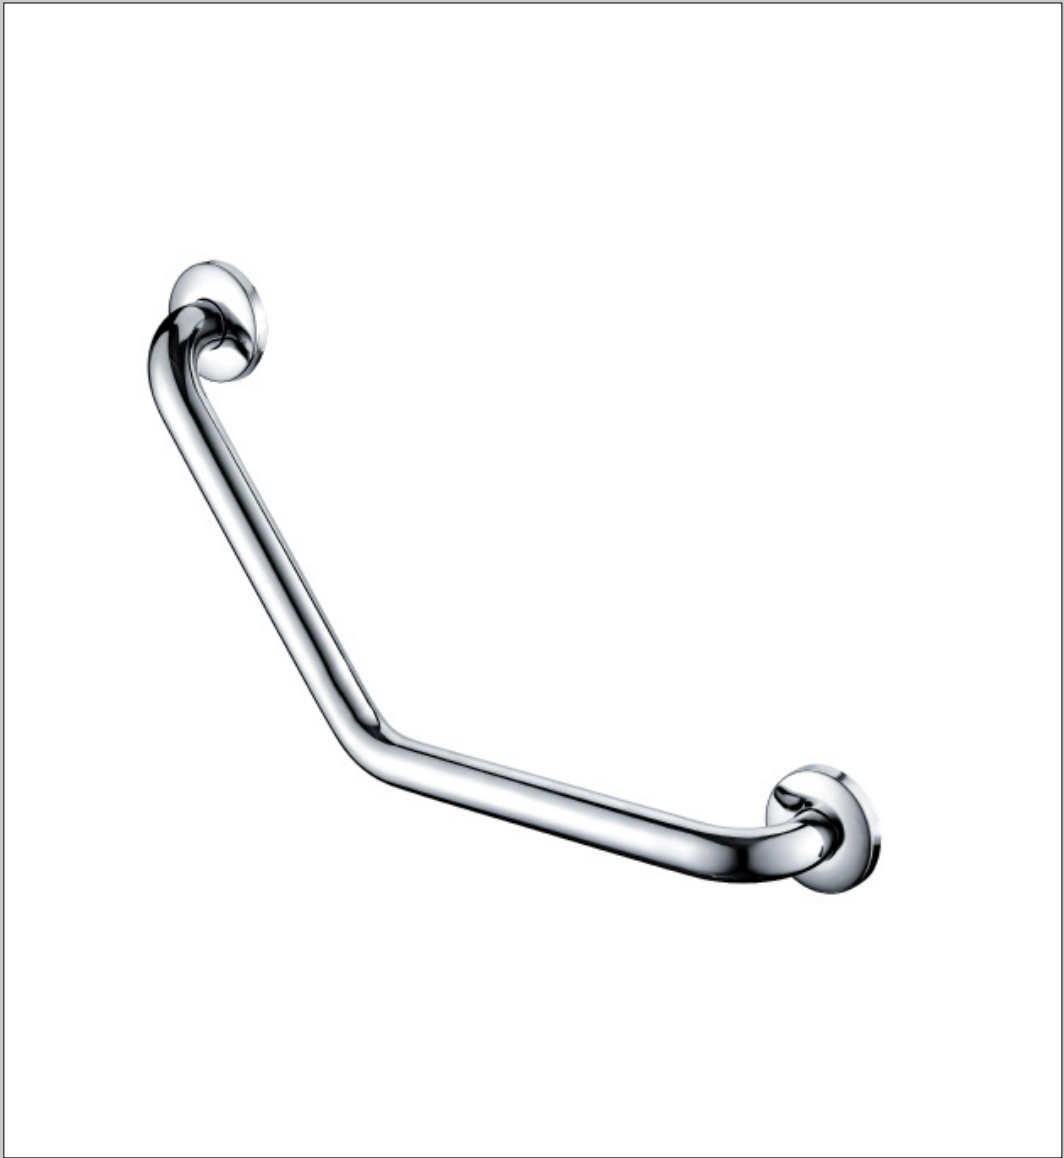

COMP GRAB03 C

Accessories
Grab Bar 437mm Chrome

Dimensions
(measurements in
mm)

Height: 247
Width: 437
Depth: 70

Specification

Main Construction Material:	Steel
Connection Inlet:	N/A
Connection Outlet:	N/A
Contemporary or Traditional:	Contemporary
Finish Colour:	Chrome
Isolation Included:	N/A
Left or Right Handed:	Both
Rub Clean Handset:	N/A
Maximum Support Weight:	10 kg

Features:

- Chrome plated to BS EN 248

Product Certifications:

For more products, visit our website:
<http://www.bristan.com>

TECHNICAL
DATA
SHEET

BRISTAN
TAPS & SHOWERS

D3