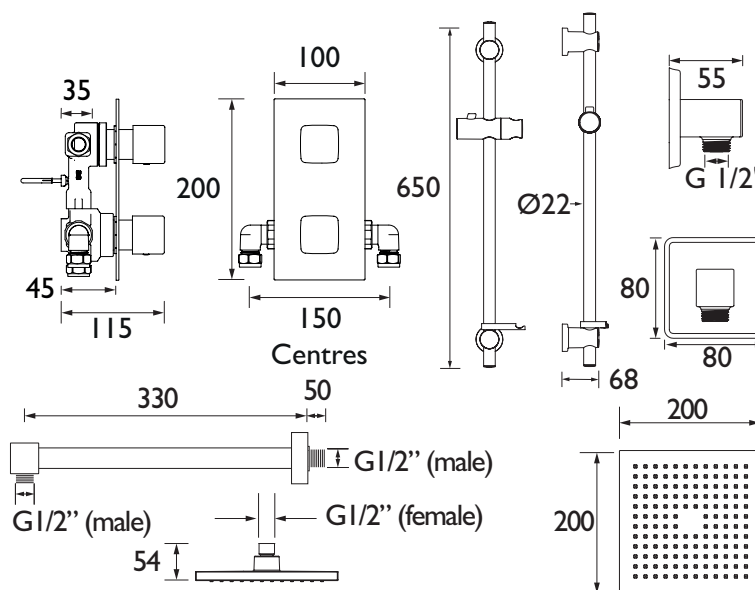

COBALT SHWR PK

COBALT Shower Range Complete Cobalt Recessed Dual Control Shower Pack

Features:

- This shower pack has soft square handles on our Cobalt shower valve with integral two outlet diverter. It has a 200mm square fixed head with shower arm; and an adjustable riser shower kit with a single function handset.
- The shower valve has been designed to fit in any UK wall cavity and therefore only needs a 35mm deep cavity space
- Dual control - flow and temperature are controlled separately
- Cartridge can be accessed from the front, Requires rear access to service filters
- Wall outlet designed with Bristan's Wall Mounted Technology for easier installation

Product Certifications:

For more products, visit our website:
<http://www.bristan.com>

Specification

Finish/Colour:	Chrome Plated
Main Construction Material:	Brass; ABS
No of Controls:	2
Shower Type:	Recessed Dual Control
Shower Head Type:	Both
Shower Kit:	Adjustable riser with Fixed Head
Valve/Cartridge Type:	35mm Thermostatic Cartridge
Maximum Hot Water Supply Temperature °C:	65
Plumbing System Suitability:	Suitable for all plumbing systems
Minimum Dynamic Pressure (bar):	0.2
Maximum Dynamic Pressure (bar):	5.0
Maximum Static Pressure (bar):	10
Connection Inlet:	15mm Compression
Connection Outlet:	G 1/2"
Isolation Valve Included:	No
Check Valve Included:	Yes

Dimensions (measurements in mm)

Flow Rates (l/min)

System Pressure (bar)	2.2	0.5	1	2	3	5
Outlet 1	6.1	12.8	19	27.6	33.8	43.6
Outlet 2	6.7	12.5	18.5	27	33	42.6

TECHNICAL DATA SHEET

BRISTAN

D6