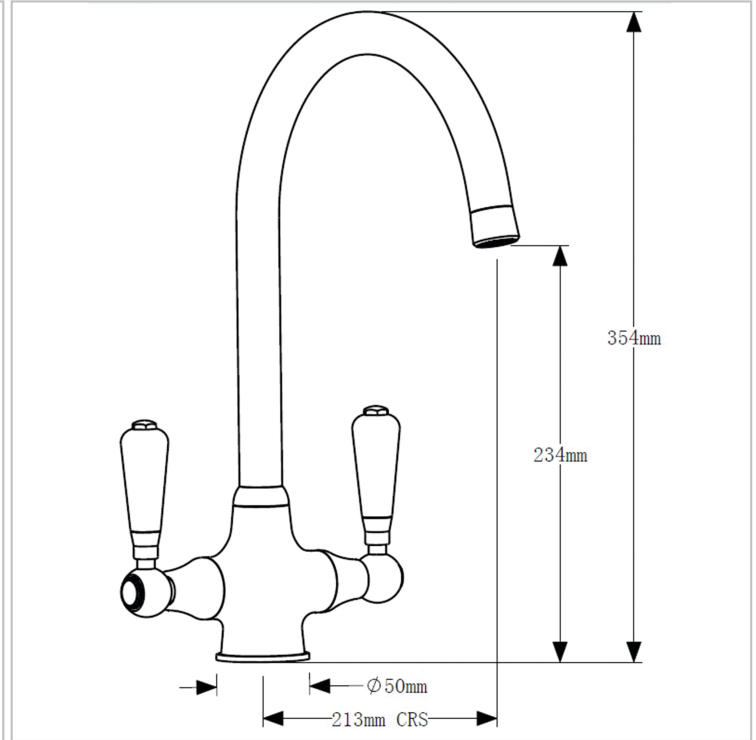

REGINOX

Brooklyn CH

Additional Information

Material	Chrome
SKU	BROOKLYN CH
Type	Double-handle tap