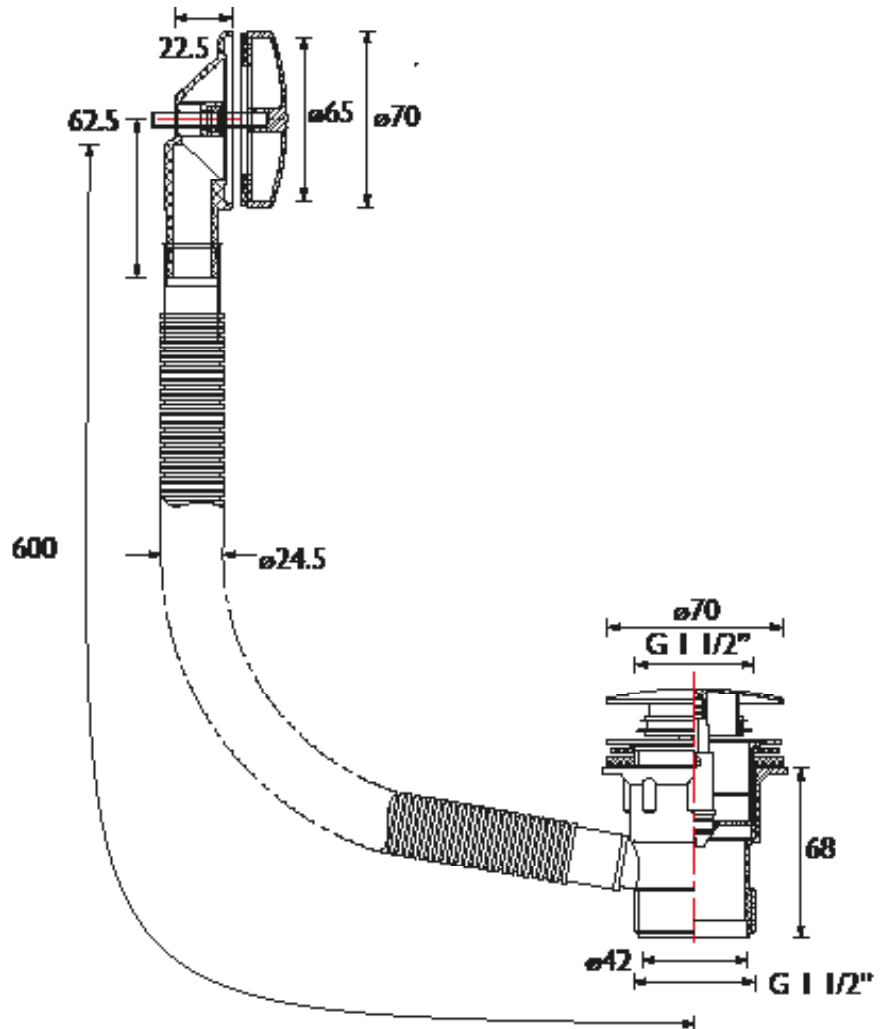

## Wastes Round Clicker Bath Waste with Overflow Gun Metal Grey

### Specification

Contemporary or Traditional:	Contemporary
Main Construction Material:	Brass; ABS
Connection Inlet:	G1 1/2"
Waste Flow Rate (litres per minute):	70.7
What's in the Box?:	1x Screw-in Waste Body, 1x Waste Body, 1x Rubber Washer, 1x Silicon Washer, 1x Clicker Mechanism, 1x Overflow Tube, 1x Overflow Body, 1x Overflow Face, 2x Rubber Washers

### Dimensions (measurements in mm)

### Features:

- Click down to retain water in the bath and fill. Click again to release and drain.
- On-trend matt grey finish. Coordinates with taps, showers and accessories from the Bristan range.
- Complete with fittings.
- 5-year parts guarantee for peace of mind.
- Also available in black and brushed brass