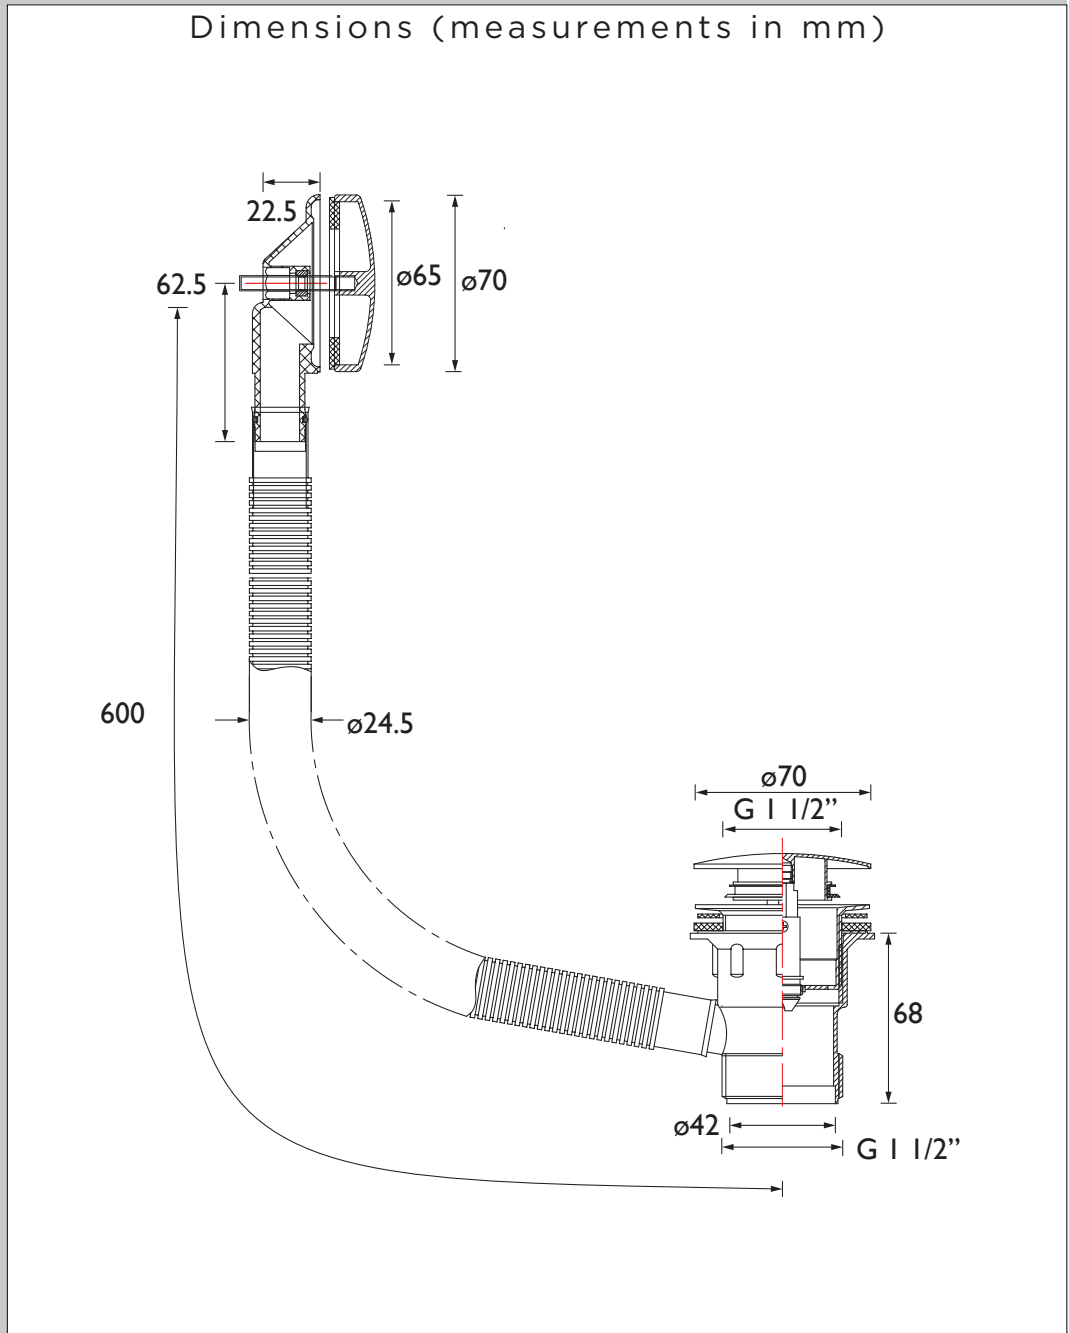

Product Certifications:

For more products, visit our website:
<http://www.bristan.com>

TECHNICAL
DATA
SHEET

BRISTAN

D3