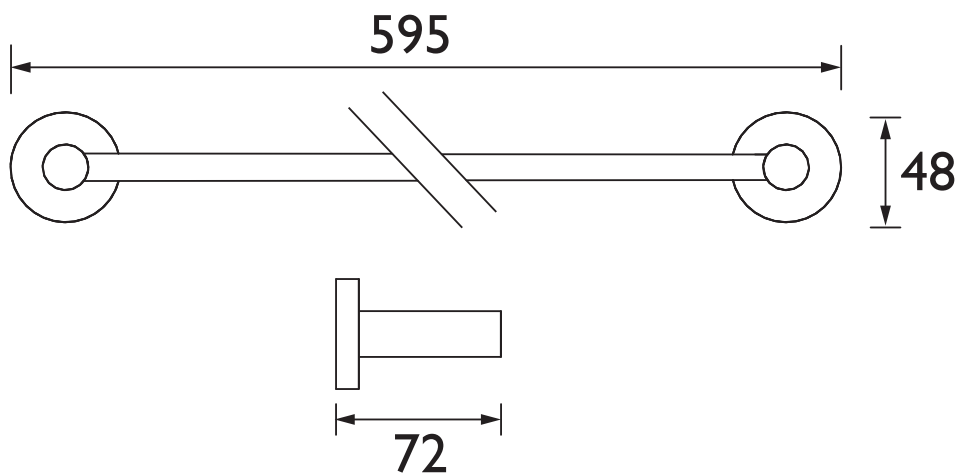

Specification

Contemporary or Traditional:	Contemporary
Main Construction Material:	Brass
What's in the Box?:	1 x Rail, 1 x Fixing Kit, 1 x Fitting Instructions

Dimensions (measurements in mm)

Features:

- On-trend gun metal grey. Coordinates with taps and showers in the Bristan range.
- 5-year parts guarantee for peace of mind.
- Height 48mm.
- Width 595mm.
- Depth 72mm.
- Also available in brushed brass.