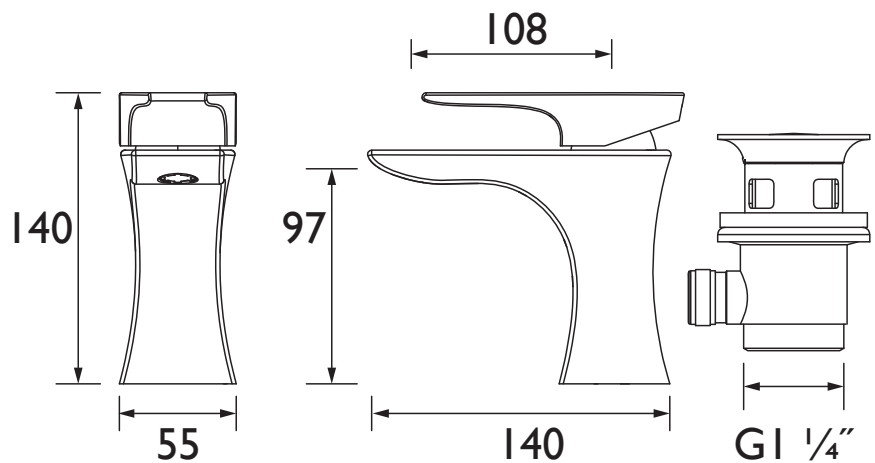

Product Certifications:

WRAS Certificate No: 2312911
WRAS Expiry Date: 31/12/2028

Specification

Product Type:	Bathroom Taps
Main Construction Material:	Brass
Mount Type:	Deck
Handle Type:	Lever Handle
Connection Inlet:	1/2" BSP Flexible Tails
Connection Outlet:	M24 5lpm Flow Limiter
Number of Tap Holes:	1
Valve/Cartridge Type:	35mm Eco-Start Cartridge
Plumbing System Requirements:	Suitable for all plumbing systems
Minimum Dynamic Pressure (bar):	0.5 bar
Maximum Dynamic Pressure (bar):	5 bar
Maximum Hot Water Temperature °C:	65°C
Maximum Static Pressure (bar):	10 bar
Flow Type:	Single
Isolation Included:	No

Dimensions (measurements in mm)

Flow Rates (l/min)

System Pressure (bar)	0.5	0.5	1	2	3	5
HOU ES BAS BB (mixed)	5	5	5	5	5	5

TECHNICAL DATA SHEET

For more products,
visit our website:
<http://www.bristan.com>