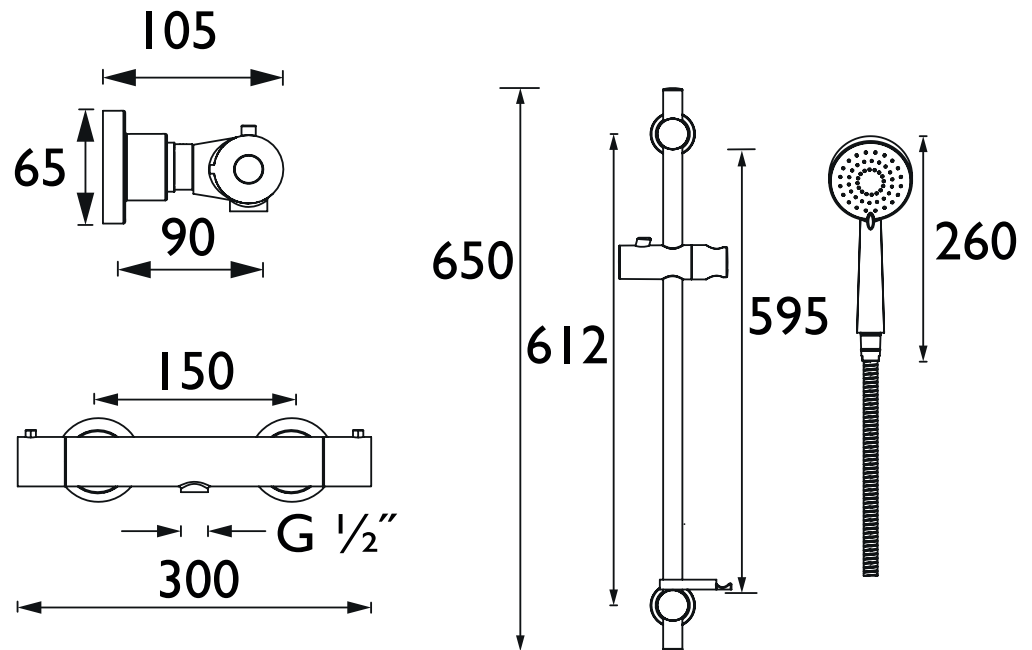

### Specification

Product Type:	Thermostatic Bar Shower
Main Construction Material:	Brass
No of Controls:	2
Shower Type:	Bar Shower
Shower Head Type:	Adjustable
Flow Control Valve Type:	Thermostatic Cartridge
Maximum Hot Water Supply Temperature °C:	60
Maximum Static Pressure: (bar)	10
Plumbing System:	All, Preferably Balanced
Min Dynamic Pressure:	0.2 Bar
Max Dynamic Pressure:	5.0 Bar
Connection Inlet:	15mm Compression
Connection Outlet:	G 1/2"
Isolation Valve Included:	Yes
Check Valve Included:	Yes

### Features:

- Supplied with our wallmount 12 fixing kit. The simplest solution for installing, maintaining and replacing bar showers, using built in front-of-wall isolation valves.
- Unique Safe Touch technology ensures the valves stays cool to the touch while in use
- Dual control - flow and temperature are controlled separately
- 15mm inlet connections.

### Dimensions (measurements in mm)