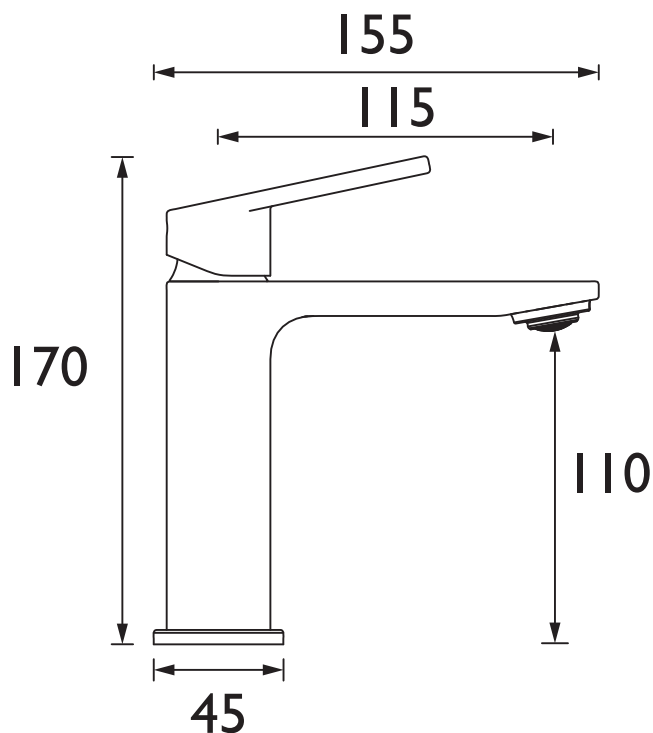

### Specification

Product Type:	Bathroom Taps
Main Construction Material:	Brass
Mount Type:	Deck
Handle Type:	Flat Angled
Connection Inlet:	1/2" BSP Flexible Tails
Connection Outlet:	M24 Coin Slot 5lpm Aerator
Number of Tap Holes:	1
Valve/Cartridge Type:	28mm Cold Start Upper Seal Cartridge
Plumbing System Requirements:	Suitable for all plumbing systems
Minimum Dynamic Pressure (bar):	0.5 bar
Maximum Dynamic Pressure (bar):	5 bar
Maximum Hot Water Temperature °C:	60°C
Maximum Static Pressure (bar):	10 bar
Flow Type:	Single
Isolation Included:	No

### Dimensions (measurements in mm)