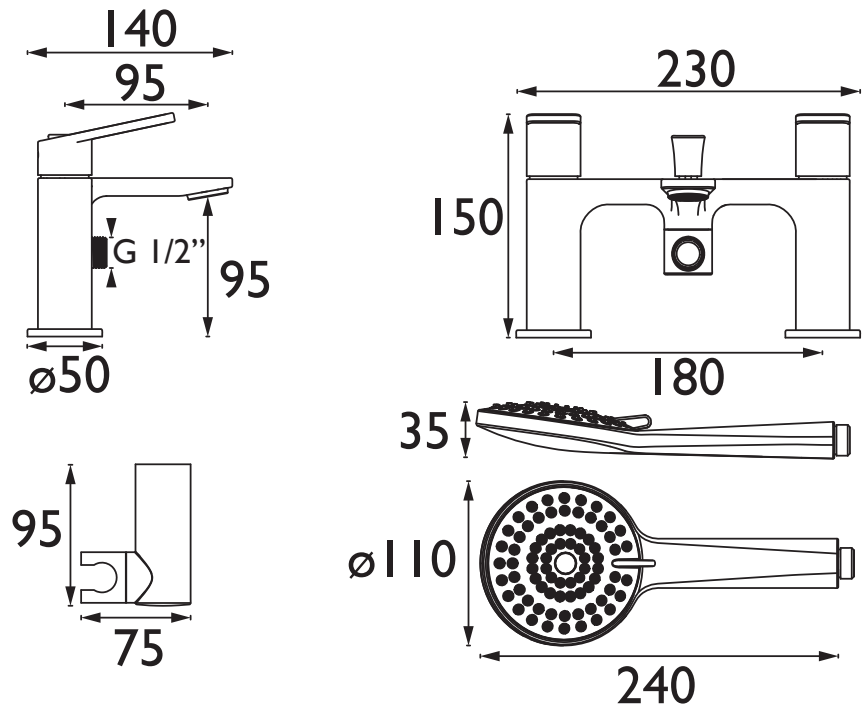

### Features:

- Long life 1/4 turn ceramic disc valves for added durability and smooth control.
- Robust metal fixing nut to secure the tap in place reducing the risk of loosening over time.
- On-trend matt black finish to make a statement in your bathroom.
- Rub clean handset - limescale and debris build-up is quickly and easily removed by rubbing a finger or a cloth over the nozzles.
- 10-year parts and 1 year labour guarantee for peace of mind.
- Also available in chrome, brushed brass and gun metal.
- Co-ordinating Bathroom taps, Recess shower and Accessories available.

### Specification

<b>Product Type:</b>	Bathroom Taps
<b>Main Construction Material:</b>	Brass
<b>Mount Type:</b>	Deck
<b>Handle Type:</b>	Flat Angled
<b>Connection Inlet:</b>	3/4" BSP
<b>Connection Outlet:</b>	M24 Recessed Honeycomb Aerator
<b>Number of Tap Holes:</b>	2
<b>Valve/Cartridge Type:</b>	3/4" Short Stem Ceramic Disc Valve
<b>Plumbing System Requirements:</b>	Suitable for all plumbing systems
<b>Minimum Dynamic Pressure (bar):</b>	0.3 bar
<b>Maximum Dynamic Pressure (bar):</b>	5 bar
<b>Maximum Hot Water Temperature °C:</b>	60°C
<b>Maximum Static Pressure (bar):</b>	10 bar
<b>Flow Type:</b>	Single
<b>Isolation Included:</b>	No

### Dimensions (measurements in mm)