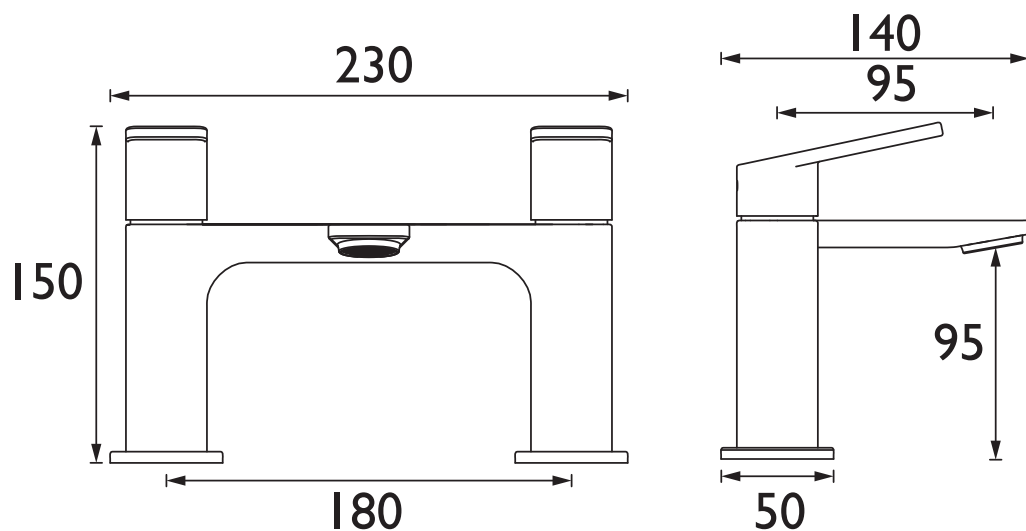

Product Certifications:

For more products, visit our website:
<http://www.bristan.com>

Specification

Product Type:	Bathroom Taps
Main Construction Material:	Brass
Mount Type:	Deck
Handle Type:	Flat Angled
Connection Inlet:	3/4" BSP
Connection Outlet:	M24 Recessed Honeycomb Aerator
Number of Tap Holes:	2
Valve/Cartridge Type:	3/4" Short Stem Ceramic Disc Valve
Plumbing System Requirements:	Suitable for all plumbing systems
Minimum Dynamic Pressure (bar):	0.2 bar
Maximum Dynamic Pressure (bar):	5 bar
Maximum Hot Water Temperature °C:	60°C
Maximum Static Pressure (bar):	10 bar
Flow Type:	Single
Isolation Included:	No

Dimensions (measurements in mm)

Flow Rates (l/min)

System Pressure (bar)	0.2	0.5	1	2	3	5
FRM BF BLK (mixed)	13.9	22.4	32.1	44.6	54.6	70.5

TECHNICAL
DATA
SHEET

BRISTAN

D1