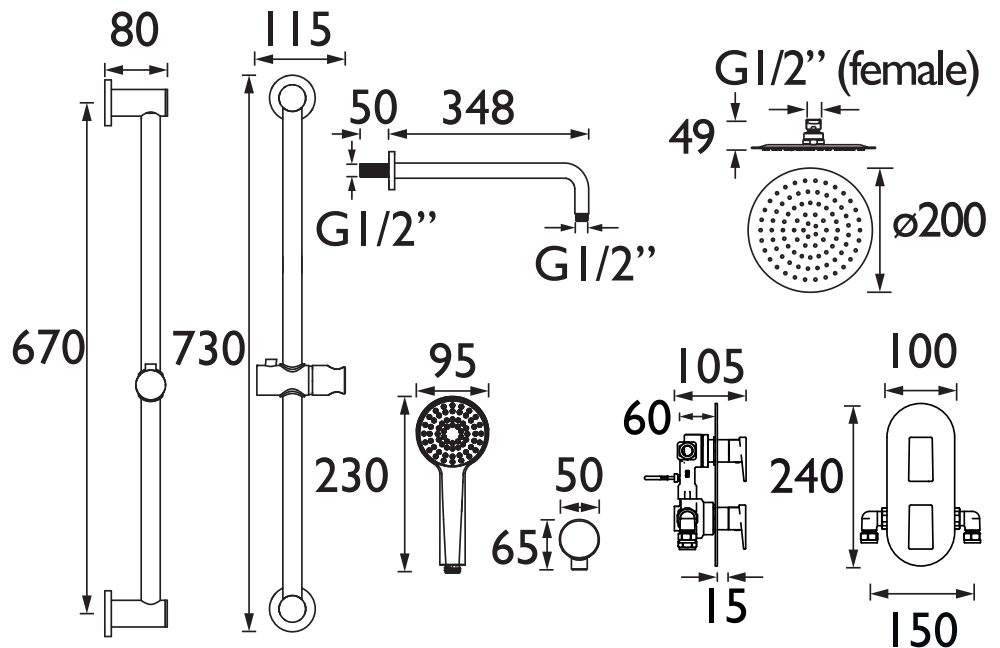

FRAMMENTO BLK SHWR PK

FRAMMENTO Shower Range Frammento Black Concealed Dual Control Shower Pack

Features:

- All in one box - pack includes shower valve with integral two outlet diverter, slimline 200mm round fixed head with shower arm, and shower kit with an adjustable riser rail plus a multi function handset and wall outlet.
- Rub clean handset and fixed head - limescale and debris build-up is quickly and easily removed by rubbing a finger or a cloth over the nozzles.
- On-trend matt black finish to make a statement in your bathroom.
- Slim design recessed shower valve will fit into a cavity space as small as 35mm for hassle-free installation.
- Dual control - Flow and temperature are operated separately giving accurate control of both.
- Cartridge can be accessed from the front for easy servicing.
- 15mm inlet connections.
- Fitting depth including plasterboard and tiles is 60mm - 75mm.
- 5-year parts and 1 year labour guarantee for peace of mind.
- Co-ordinating range of Bathroom taps available.

Product Certifications:

For more products, visit our website:
<http://www.bristan.com>

Specification

Finish/Colour:	Black
Main Construction Material:	Brass; ABS
No of Controls:	2
Shower Type:	Dual Control
Shower Head Type:	Fixed Head; Adjustable
Valve/Cartridge Type:	Thermostatic Cartridge & 3/4" Ceramic Disc Valve
Maximum Hot Water Supply Temperature °C:	65
Maximum Static Pressure: (bar)	10
Plumbing System Suitability:	Suitable for all plumbing systems
Maximum Dynamic Pressure (bar):	0.2
Maximum Static Pressure (bar):	5.0
Connection Inlet:	15mm Compression
Connection Outlet:	G 1/2"
Isolation Valve Included:	No
Check Valve Included:	Yes

Dimensions (measurements in mm)

Flow Rates (l/min)

System Pressure (bar)	0.2	0.5	1	2	3	5
Through Handset (mixed)	2.3	4.2	6.4	8.4	9.6	10.4
Through Fixed Head (mixed)	3.5	6.1	7.9	9	9.2	9.3
Through Handset (without flow regulators)	2.9	5	7.5	11	13	17.4
Through Fixed Head (without flow regulators)	5.9	10.4	15.3	20.7	7.5	8.6