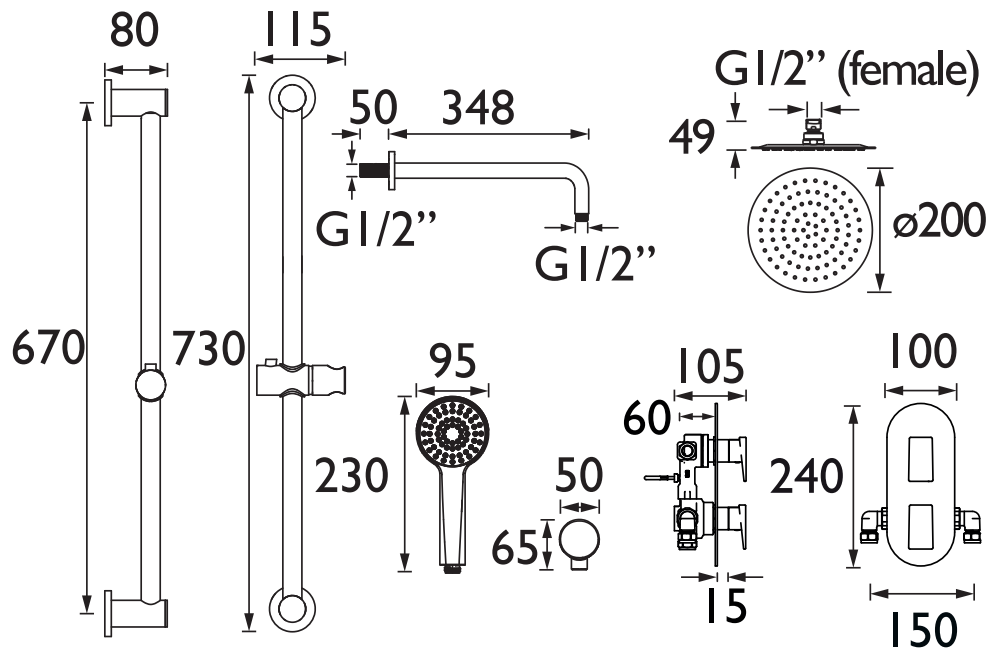

Dimensions (measurements in mm)

Product Certifications:

For more products, visit our website:
<http://www.bristan.com>

Flow Rates (l/min)						
System Pressure (bar)	0.2	0.5	1	2	3	5
Through Handset (mixed)	2.3	4.2	6.4	8.4	9.6	10.4
Through Fixed Head (mixed)	3.5	6.1	7.9	9	9.2	9.3
Through Handset (without flow regulators)	2.9	5	7.5	11	13	17.4
Through Fixed Head (without flow regulators)	5.9	10.4	15.3	20.7	7.5	8.6

TECHNICAL DATA SHEET

BRISTAN

D1