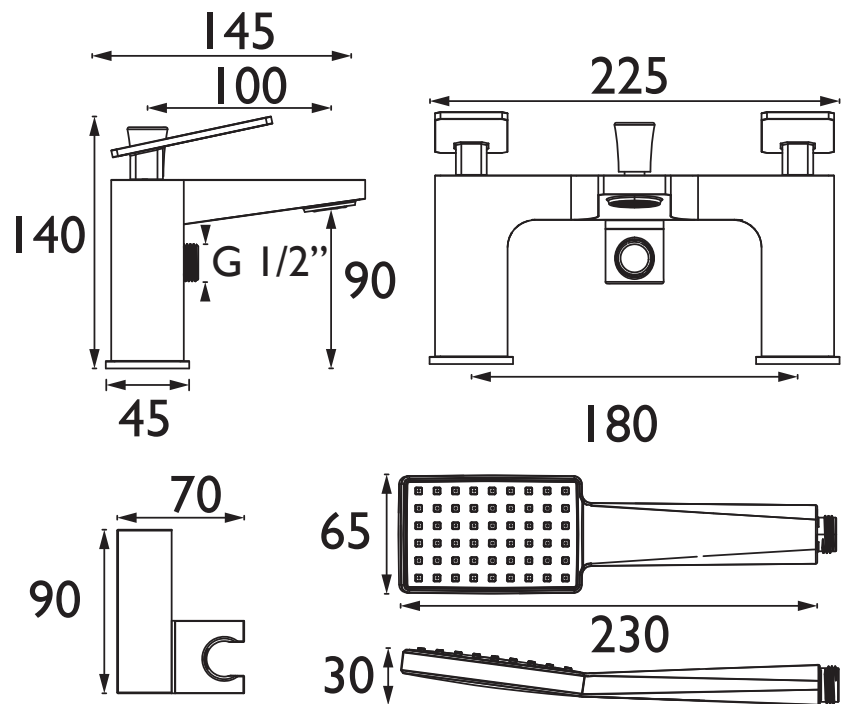

## Specification

Product Type:	Bathroom Taps
Main Construction Material:	Brass
Mount Type:	Deck
Handle Type:	Flat Angled Lever
Connection Inlet:	3/4" BSP
Connection Outlet:	M24 Recessed Honeycomb Aerator
Number of Tap Holes:	2
Valve/Cartridge Type:	3/4" Short Stem Ceramic Disc Valve
Plumbing System Requirements:	Suitable for all plumbing systems
Minimum Dynamic Pressure (bar):	0.3 bar
Maximum Dynamic Pressure (bar):	5 bar
Maximum Hot Water Temperature °C:	60°C
Maximum Static Pressure (bar):	10 bar
Flow Type:	Single
Isolation Included:	No

## Features:

- Long life 1/4 turn ceramic disc valves for added durability and smooth control.
- Robust metal fixing nut to secure the tap in place reducing the risk of loosening over time.
- On-trend matt black finish to make a statement in your bathroom.
- Rub clean handset - limescale and debris build-up is quickly and easily removed by rubbing a finger or a cloth over the nozzles.
- 10-year parts and 1 year labour guarantee for peace of mind.
- Also available in chrome.
- Co-ordinating Bathroom taps available.

## Dimensions (measurements in mm)