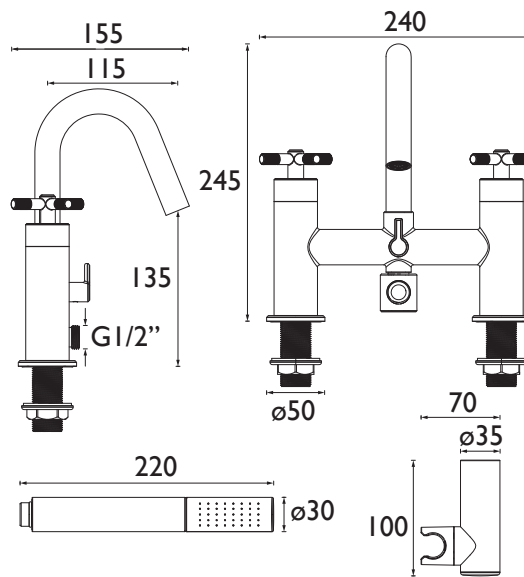

CRU BSM BLK

CRUZAR Tap Range Cruzar Bath Shower Mixer Black

Features:

- Multi function rub clean handset - limescale and debris build-up is quickly and easily removed by rubbing a finger or a cloth over the nozzles.
- Long life 1/4 turn ceramic disc valves for added durability and smooth control.
- Robust metal fixing nut to secure the tap in place reducing the risk of loosening over time.
- On-trend matt black finish to make a statement in your bathroom.
- 10 year parts and 1 year labour guarantee for peace of mind.

Product Certifications:

WRAS Certificate No: 2303381
WRAS Expiry Date: 31/03/2028

For more products, visit our website:
<http://www.bristan.com>

Specification

Product Type:	Bathroom Taps
Main Construction Material:	Brass; ABS; Stainless Steel
Mount Type:	Deck
Handle Type:	Crosshead Handles
Connection Inlet:	3/4" BSP
Connection Outlet:	M16 Flow Straightener
Number of Tap Holes:	2
Hose Length (mm):	1500
Valve/Cartridge Type:	3/4" Ceramic Disc Valve - 1/4 turn
Plumbing System Requirements:	Suitable for all plumbing systems
Minimum Dynamic Pressure (bar):	0.5 bar
Maximum Dynamic Pressure (bar):	5 bar
Maximum Hot Water Temperature °C:	60°C
Maximum Static Pressure (bar):	10 bar
Flow Type:	Single
Isolation Included:	No

Dimensions (measurements in mm)

Flow Rates (l/min)

System Pressure (bar)	0.5	1	2	3	5
Through Bath Filler (mixed)	12.9	19.2	27.5	32.3	50.4
Through Handset (mixed)	6.8	10.1	14.9	18.7	23.8

TECHNICAL DATA SHEET