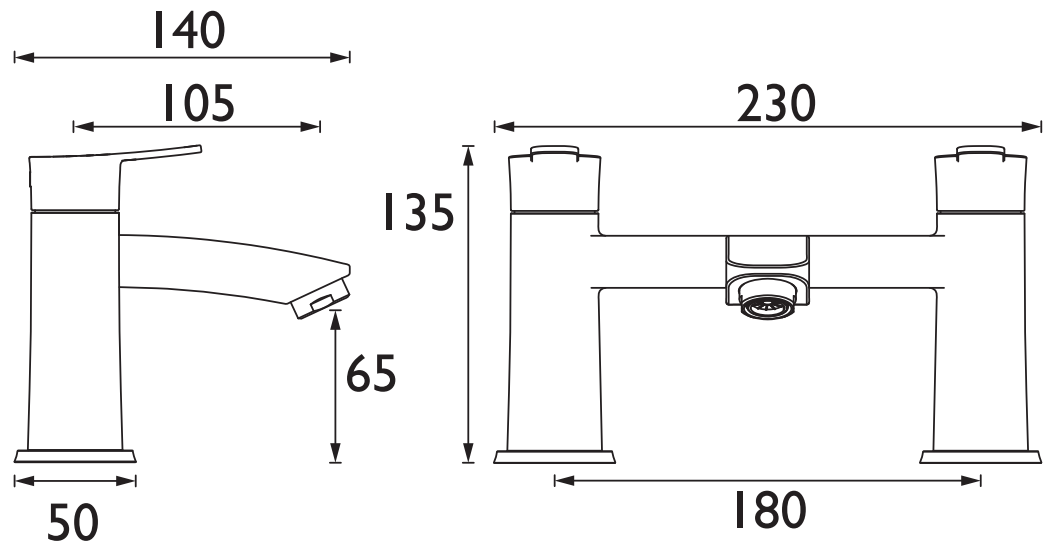

Product Certifications:

For more products, visit our website:
<http://www.bristan.com>

Specification

Product Type:	Bathroom Taps
Main Construction Material:	Brass
Mount Type:	Deck
Handle Type:	Paddle Lever
Connection Inlet:	3/4" BSP
Connection Outlet:	Housed M24 Aerator
Number of Tap Holes:	2
Valve/Cartridge Type:	3/4" Short Stem Ceramic Disc Valve
Plumbing System Requirements:	Suitable for all plumbing systems
Minimum Dynamic Pressure (bar):	0.2 bar
Maximum Dynamic Pressure (bar):	5 bar
Maximum Hot Water Temperature °C:	60°C
Maximum Static Pressure (bar):	10 bar
Flow Type:	Single
Isolation Included:	No

Dimensions (measurements in mm)

Flow Rates (l/min)

System Pressure (bar)	0.2	0.5	1	2	3	5
APL BF BLK (mixed)	24.2	40.4	57.2	80.9	99	127.9

TECHNICAL
DATA
SHEET

BRISTAN

D1