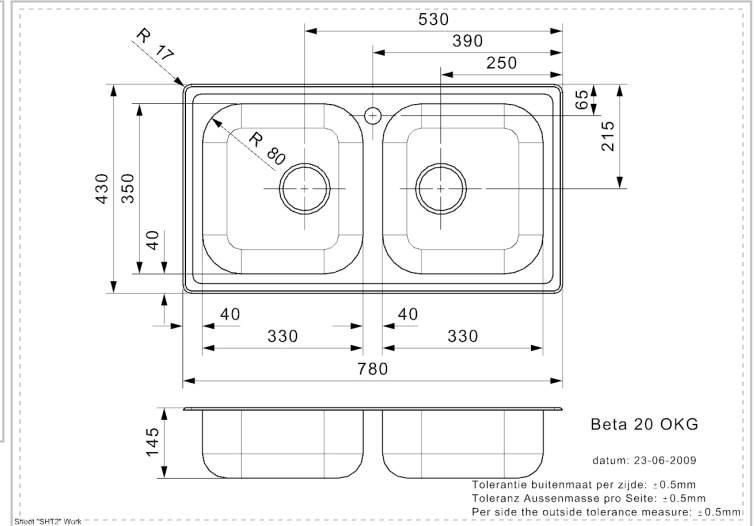

REGINOX

Beta 20 BAP KGOKG

Additional Information

SKU	R16763
Outlet	3.5" outlet
Cabinet	800 mm
Type sink	Double bowl
Size sink	330 x 350 / 330 x 350 mm
Total dimension	780 x 430 mm
Installation method	Semi-integrated
Packaging	Box