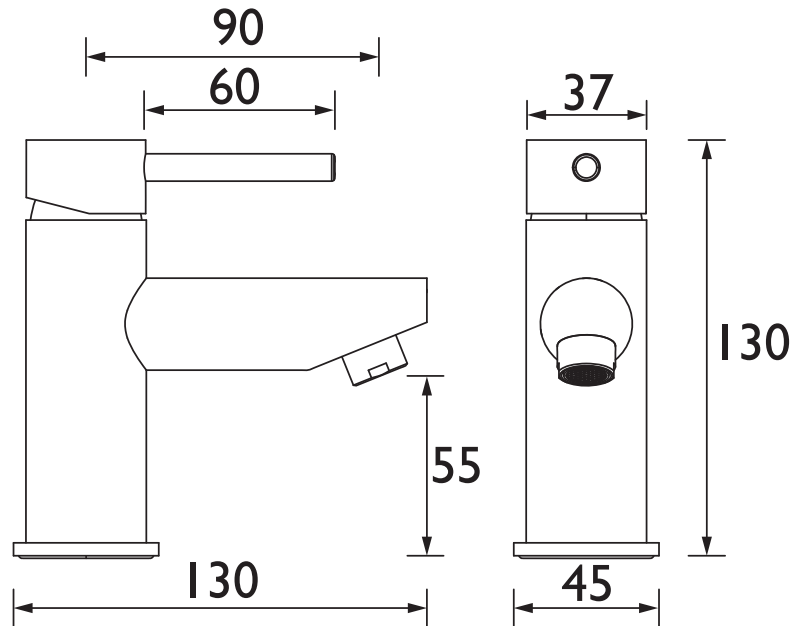

BTZ SMBAS C

BLITZ Tap Range Blitz Small Basin Mixer Chrome

Features:

- Long life ceramic cartridge for added durability and ease of use
- Metal back nuts for added durability
- Flexible tails included
- Minimum working pressure of 0.3 bar

Product Certifications:

WRAS Cert. Number: 2106901
WRAS Expiry Date: 30/06/2026

For more products, visit our website:
<http://www.bristan.com>

Specification

Product Type:	Bathroom Tap
Main Construction Material:	Brass
Mount Type:	Deck Mounted
Handle Type:	Lever Handle
Connection Inlet:	1/2" BSP Flexible Tails
Connection Outlet:	M18 Flow Straightener
Number of Tap Holes:	1
Valve/Cartridge Type:	25mm Cartridge
Plumbing System Requirements:	Suitable for all plumbing systems
Minimum Dynamic Pressure (bar):	0.3 bar
Maximum Dynamic Pressure (bar):	5.0 bar
Maximum Hot Water Temperature °C:	65°C
Maximum Static Pressure (bar):	10 bar
Flow Type:	Single Flow
Isolation Included:	No

Dimensions (measurements in mm)

Flow Rates (l/min)

System Pressure (bar)	0.3	0.5	1	2	3	5
BTZ SMBAS C (mixed)	3.4	4.4	6.3	8.9	10.9	14.1

TECHNICAL DATA SHEET

BRISTAN

D8