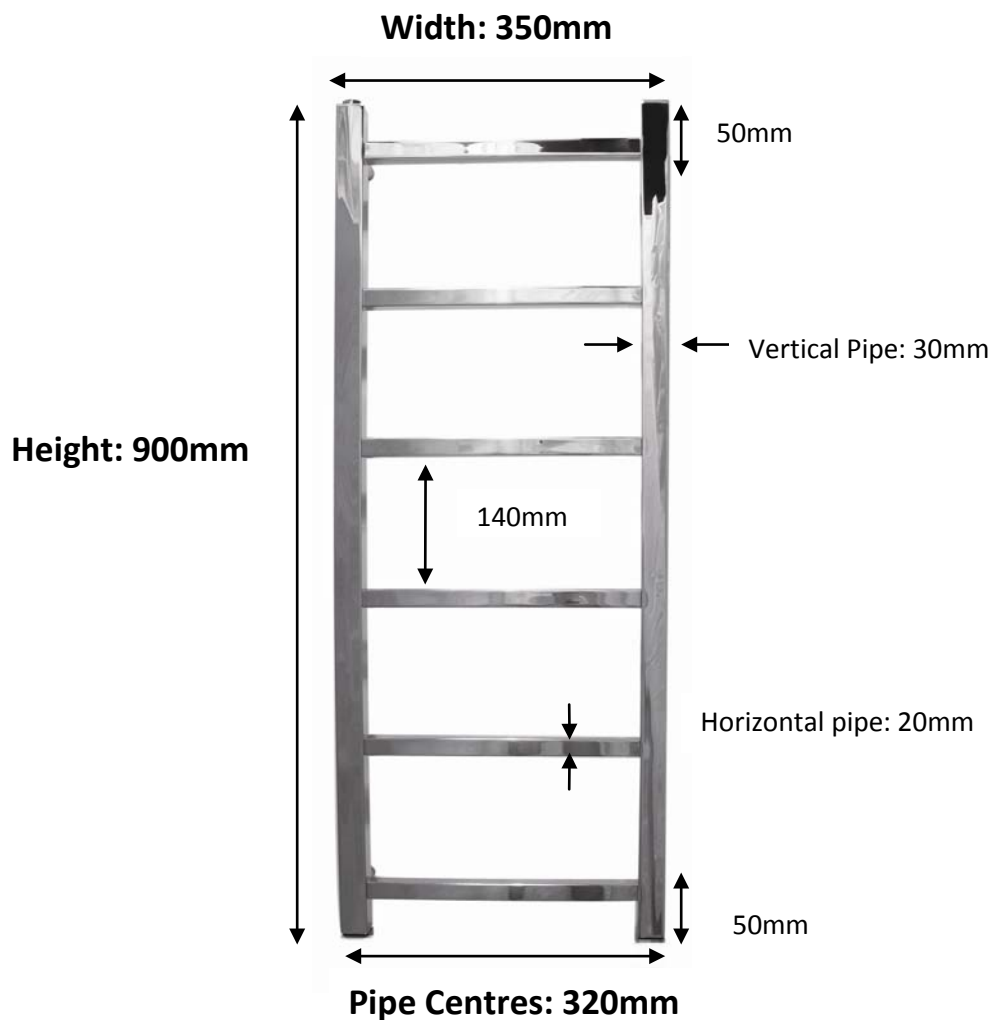

Brunswick 900mm x 350mm

Overall Projection: 70mm – 95mm

Pipe Centres from the Wall: 56mm – 82mm