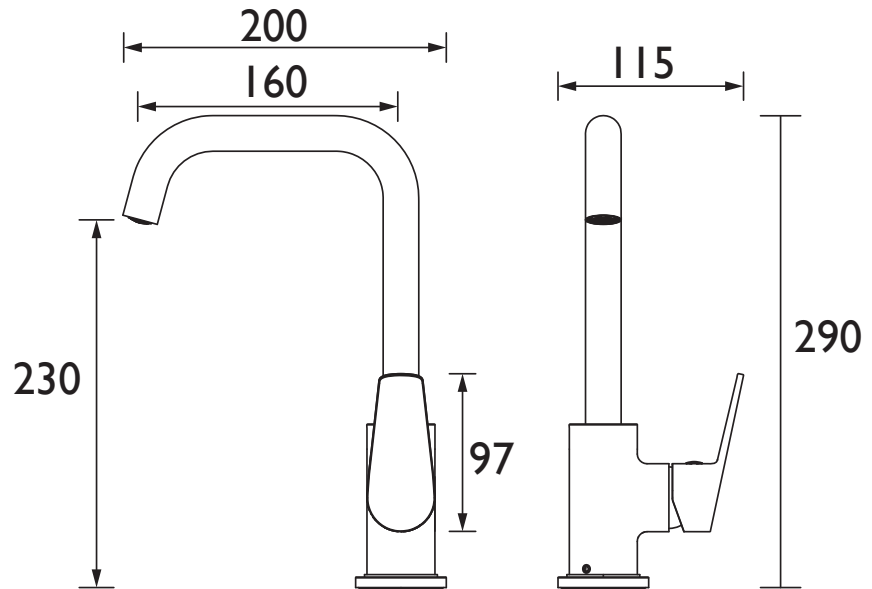

BLB EFSNK C

BLUEBERRY Tap Range Blueberry Easyfit Monobloc Sink Mixer Chrome

Specification

Product Type:	Kitchen Taps
Main Construction Material:	Brass
Mount Type:	Deck Mounted
Handle Type:	Lever Handle
Connection Inlet:	1/2" BSP Flexible Tails
Connection Outlet:	M18.5 Coin-slot Aerator
Number of Tap Holes:	1
Valve/Cartridge Type:	35mm Cartridge
Plumbing System Requirements:	Suitable for all plumbing systems
Minimum Dynamic Pressure (bar):	0.3 bar
Maximum Dynamic Pressure (bar):	5.0 bar
Maximum Hot Water Temperature °C:	60°C
Maximum Static Pressure (bar):	10 bar
Flow Type:	Single Flow
Isolation Included:	Yes

Features:

- Long life ceramic cartridge for added durability and ease of use
- Metal fixing nut for added durability
- Easyfit base included
- Flexible tails included

Product Certifications:

WRAS Cert. Number: 1910904
WRAS Expiry Date: 31/10/2024

For more products, visit our website:
<http://www.bristan.com>

Dimensions (measurements in mm)

Flow Rates (l/min)

System Pressure (bar)	0.3	0.5	1	2	3	5
BLB EFSNK C (mixed)	7.36	9.71	13.45	19.2	23.65	30.5