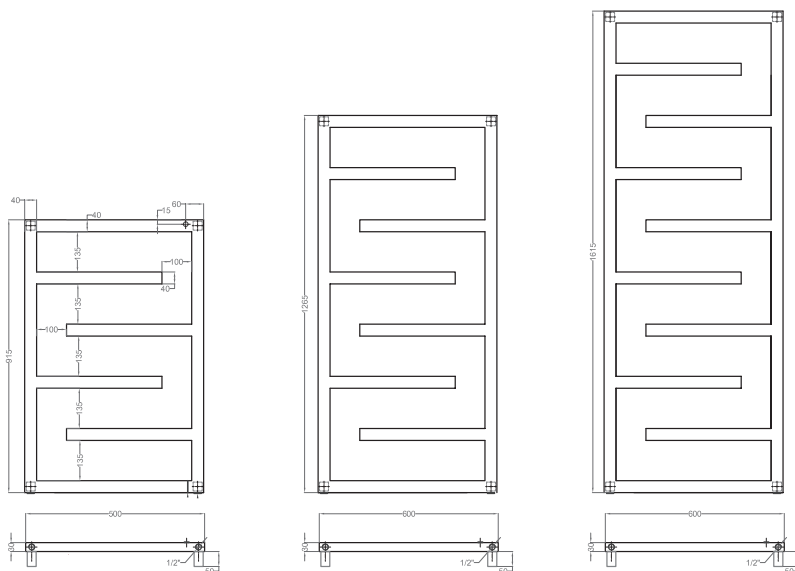

Product Code Aztec	Finish	Sizes (mm)		No of Elements	Output $\Delta t60^{\circ}\text{C}$ (Watts/BTU)	Output $\Delta t50^{\circ}\text{C}$ (Watts/BTU)	Summer Element	Price (£) ex VAT.	Price (£) inc VAT.
		Height	Width						
RXAZ-0915500-ch	Chrome	915	500	6	287 / 978	226 / 772	2 x 120W	£455	<b>£534</b>
RXAZ-1265600-ch	Chrome	1265	600	8	384 / 1313	303 / 1032	2 x 150W	£545	<b>£654</b>
RXAZ-1615600-ch	Chrome	1615	10	481 / 1645	379 / 1293	2 x 200W	£645	<b>£774</b>	
RXAZ-0915500-ss	Polished S/Steel	915	500	6	313 / 1070	247 / 842	2 x 120W	£525	<b>£630</b>
RXAZ-1265600-ss	Polished S/Steel	1265	600	8	419 / 1432	330 / 1127	2 x 150W	£625	<b>£750</b>
RXAZ-1615600-ss	Polished S/Steel	1615	600	10	525 / 1796	414 / 1412	2 x 200W	£725	<b>£870</b>

Note. Drawings are not to scale

## Description

This hand crafted picture frame radiator gives you plenty of room to hang your soft coloured bath sheets ready for you to mosaic your own room.