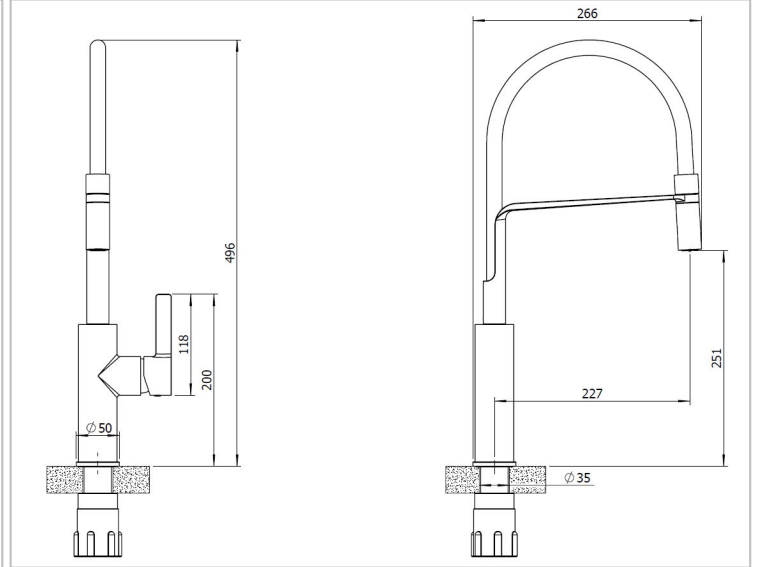

### Additional Information

Material	Chrome
SKU	AURORA
Type	Single-handle tap