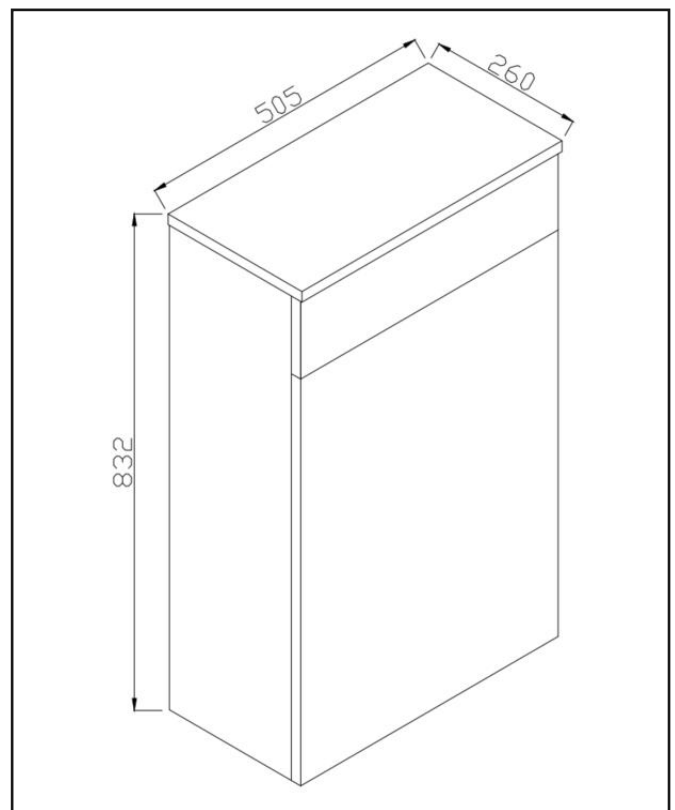

## Muro 500 WC Unit Gloss White

Product Code: MURO-WCUNIT-GWTE

**SCUDO**  
BEAUTIFUL BATHROOMS

0330 124 7290

sales@scudo.co.uk - www.scudo.co.uk

Scudo is the trading name of Harrison Bathrooms Ltd. Whilst we endeavour to ensure that the product information is accurate we accept no liability for any information given. All images are for illustration purposes only. Product images and specification are subject to change. Measurement are in millimetres and are nominal.

Product Measurements	
Product Weight:	12.35kg
Product Width:	505mm
Product Height:	832mm
Product Depth:	260mm
Product Length:	N/A
Product Transportation	
Barcode:	5060500647889
Country of Origin:	China
Comodity Code:	9403609000
Primary Packed Measurements	
Packaged Weight:	13.25kg
Packaged Length:	280mm
Packaged Width:	520mm
Packaged Height:	850mm
Packaging Weight	
Card:	0.9kg
Paper:	N/A
Wood:	N/A
Plastic:	0.02kg
General Information	
Construction Material:	Particle Board
Installation Type:	Floor Mounted
Colour / Finish:	Gloss White
Furniture Attributes	
Supplied Fully Assembled:	Yes
Number of Drawer:	0
Number of Doors:	0
Soft Close Doors/Drawer:	N/A
Moisture Resistant:	Yes
Internal Shelves:	0
Door Opening Width:	N/A
Draw Opening Distance:	N/A
Advised Concealed Cistern:	CISTERN002
False Draws:	N/A
Number of False Draws:	N/A
Reversible Doors:	N/A
Hinge Location:	N/A
Compatible Furniture Code:	N/A
Compatible Basin Code:	N/A
Handles	
Handle Styles:	N/A
Handle Finish:	N/A
Handle Material:	N/A
Number of Handles:	N/A
Compliance DOP	
N/A	

**Dimensions**  
(measurements in mm)