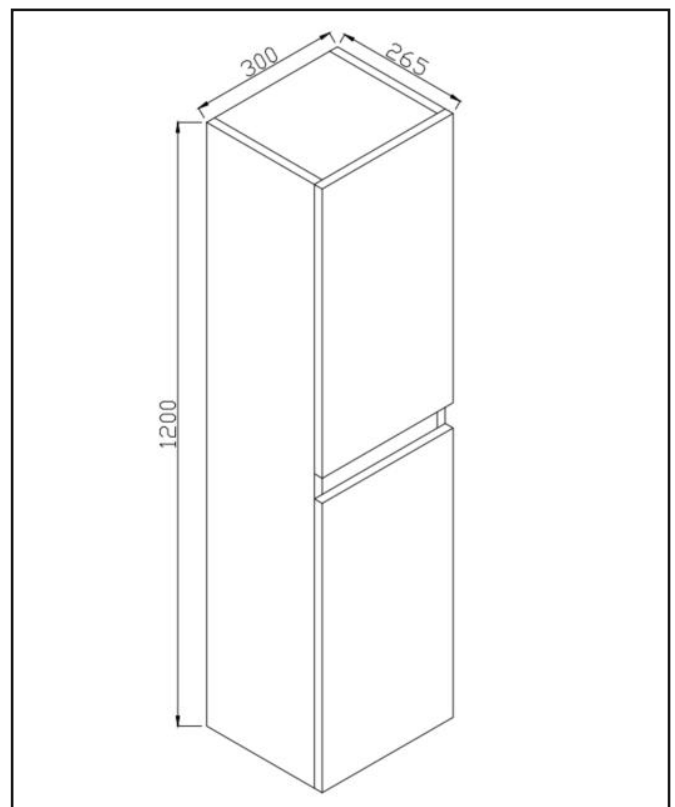

## Muro 1200 Tall Boy Unit Gloss White

Product Code: MURO-TALLBOY-GWTE

**SCUDO**  
BEAUTIFUL BATHROOMS

0330 124 7290

sales@scudo.co.uk - www.scudo.co.uk

Scudo is the trading name of Harrison Bathrooms Ltd. Whilst we endeavour to ensure that the product information is accurate we accept no liability for any information given. All images are for illustration purposes only. Product images and specification are subject to change. Measurement are in millimetres and are nominal.

Product Measurements	
Product Weight:	20kg
Product Width:	300mm
Product Height:	1200mm
Product Depth:	265mm
Product Length:	N/A
Product Transportation	
Barcode:	5060500647841
Country of Origin:	China
Comodity Code:	9403609000
Primary Packed Measurements	
Packaged Weight:	21.3kg
Packaged Length:	280mm
Packaged Width:	320mm
Packaged Height:	1240mm
Packaging Weight	
Card:	1.22kg
Paper:	N/A
Wood:	N/A
Plastic:	0.025
General Information	
Construction Material:	Particle Board
Installation Type:	Wall Mounted
Colour / Finish:	Gloss White
Furniture Attributes	
Supplied Fully Assembled:	Yes
Number of Drawer:	0
Number of Doors:	2
Soft Close Doors/Drawer:	Yes
Moisture Resistant:	Yes
Internal Shelves:	2
Door Opening Width:	260mm
Draw Opening Distance:	N/A
Advised Concealed Cistern:	N/A
False Draws:	N/A
Number of False Draws:	N/A
Reversible Doors:	Yes
Hinge Location:	Door not fitted
Compatible Furniture Code:	N/A
Compatible Basin Code:	N/A
Handles	
Handle Styles:	No Handle
Handle Finish:	N/A
Handle Material:	N/A
Number of Handles:	0
Compliance DOP	
N/A	

**Dimensions**  
(measurements in mm)