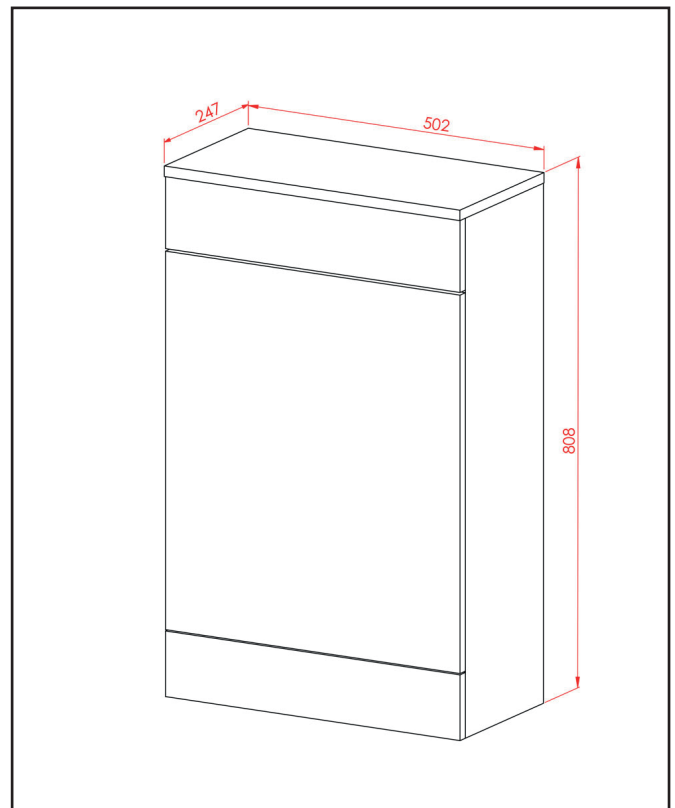

## Empire 500 WC Unit Matt Green

Product Code: LILI-500WCUNIT-GREEN

**SCUDO**  
BEAUTIFUL BATHROOMS

0330 124 7290

sales@scudo.co.uk - www.scudo.co.uk

Scudo is the trading name of Harrison Bathrooms Ltd. Whilst we endeavour to ensure that the product information is accurate we accept no liability for any information given. All images are for illustration purposes only. Product images and specification are subject to change. Measurement are in millimetres and are nominal.

Product Name	600CAB-LILI-GREEN
Product Description	Lili 600 Basin Cab Green
<b>Product Transportation</b>	
Barcode	5060766125091
Country of origin	#N/A!
Commodity code	#N/A!
<b>Product Measurements</b>	
Product Weight (KG)	29
Product Width (mm)	0
Product Height (mm)	0
Product Depth (mm)	0
Product Length (mm)	0
<b>Primary Packed Measurements</b>	
Packaged Weight	32.5
Packed Length	520
Packed Width	665
Packed Height	835
<b>Packaging Weights</b>	
Card (kg)	0
Paper (kg)	0
Wood (kg)	0
Plastic (kg)	0
Compliance DOP	N/a

**Dimensions**  
(measurements in mm)