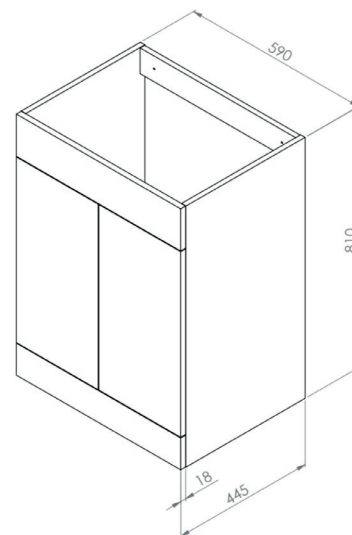

Scudo is the trading name of Harrison Bathrooms Ltd. Whilst we endeavour to ensure that the product information is accurate we accept no liability for any information given. All images are for illustration purposes only. Product images and specification are subject to change. Measurement are in millimetres and are nominal.

Product Name	600CAB-LILI-ANTHRACITE
Product Description	Lili 600 Basin Cab Anthracite
Product Transportation	
Barcode	5060766125077
Country of origin	#N/A!
Commodity code	#N/A!
Product Measurements	
Product Weight (KG)	29
Product Width (mm)	0
Product Height (mm)	0
Product Depth (mm)	0
Product Length (mm)	0
Primary Packed Measurements	
Packaged Weight	32.5
Packed Length	520
Packed Width	665
Packed Height	835
Packaging Weights	
Card (kg)	0.001
Paper (kg)	0
Wood (kg)	0
Plastic (kg)	0
Compliance DOP	N/a

General Information	
Construction Material	0
Installation type	0
Colour / Finish	0
Furniture Attributes	
Supplied Fully Assembled	0
Number Of Drawers	0
Number Of Doors	0
Soft Close Doors / Drawers	0
Moisture resistant	0
Internal Shelves	0
Door Opening Width (mm)	0
Draw Opening Distance (mm)	0
Recommended Concealed Cistern	0
False Draws	0
Number of False Draws	0
Can the door be swapped over to open the opposite way	0
Which side is the door hinge located	0
Compatible Furniture Part Code	0
Compatible Basin Part Code	0
Handles	
Handle Style	0
Handle Finish	0
Handle Material	0
Number of Handles	0

Dimensions
(measurements in mm)

LIFETIME GUARANTEE

We are confident in our products and we want our customer to be, we proudly give a lifetime guarantee on our taps and showers, further details can be found on our website.