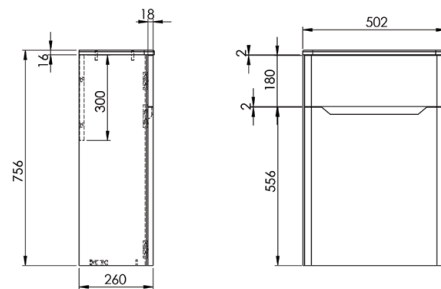

Product Name	ELLA-WCUNIT-BLUE
Product Description	Ella 500 WC Unit Blue
Product Transportation	
Barcode	5060766125015
Country of origin	TRK
Commodity code	9403609000
Product Measurements	
Product Weight (KG)	13.5
Product Width (mm)	502
Product Height (mm)	756
Product Depth (mm)	260
Product Length (mm)	0
Primary Packed Measurements	
Packaged Weight	14.8
Packed Length	522
Packed Width	776
Packed Height	0
Packaging Weights	
Card (kg)	1.2
Paper (kg)	0
Wood (kg)	0
Plastic (kg)	0.1
Compliance DOP	N/a

General Information	
Construction Material	Melamine
Installation type	Floor Mounted
Colour / Finish	Blue
Furniture Attributes	
Supplied Fully Assembled	Yes
Number Of Drawers	0
Number Of Doors	0
Soft Close Doors / Drawers	No
Moisture resistant	Yes
Internal Shelves	0
Door Opening Width (mm)	N/a
Draw Opening Distance (mm)	0
Recommended Concealed Cistern	CISTERNO02
False Draws	No
Number of False Draws	No
Can the door be swapped over to open the opposite way	N/a
Which side is the door hinge located	N/a
Compatible Furniture Part Code	Ella
Compatible Basin Part Code	N/a
Handles	
Handle Style	Recessed cut out
Handle Finish	N/a
Handle Material	N/a
Number of Handles	0

Dimensions

(measurements in mm)

LIFETIME GUARANTEE

We are confident in our products and we want our customer to be, we proudly give a lifetime guarantee on our taps and showers, further details can be found on our website