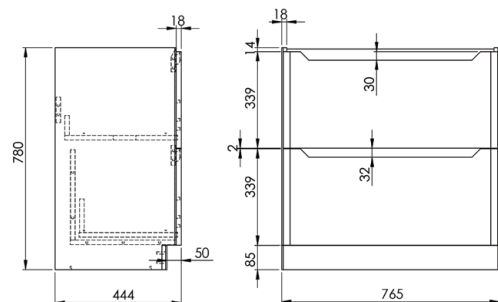

PRODUCT DATA SHEET

Ella 800 Floor Unit

Product Code: ELLA-800FLOORUNIT-BLUE

SCUDO
BEAUTIFUL BATHROOMS

0330 124 7290

sales@scudo.co.uk - www.scudo.co.uk

Scudo is the trading name of Harrison Bathrooms Ltd. Whilst we endeavour to ensure that the product information is accurate we accept no liability for any information given. All images are for illustration purposes only. Product images and specification are subject to change. Measurement are in millimetres and are nominal.

Product Name	ELLA-800FLOORUNIT-BLUE
Product Description	Ella 800 Floor Unit Blue
Product Transportation	
Barcode	5060766124896
Country of origin	TRK
Commodity code	9403609000
Product Measurements	
Product Weight (KG)	36
Product Width (mm)	765
Product Height (mm)	780
Product Depth (mm)	444
Product Length (mm)	0
Primary Packed Measurements	
Packaged Weight	38
Packed Length	480
Packed Width	810
Packed Height	0
Packaging Weights	
Card (kg)	1.9
Paper (kg)	0
Wood (kg)	0
Plastic (kg)	0.1
Compliance DOP	N/a

General Information	
Construction Material	Melamine
Installation type	Floor Mounted
Colour / Finish	Blue
Furniture Attributes	
Supplied Fully Assembled	Yes
Number Of Drawers	2
Number Of Doors	0
Soft Close Doors / Drawers	Yes
Moisture resistant	Yes
Internal Shelves	0
Door Opening Width (mm)	N/a
Draw Opening Distance (mm)	0
Recommended Concealed Cistern	0
False Draws	No
Number of False Draws	No
Can the door be swapped over to open the opposite way	N/a
Which side is the door hinge located	N/a
Compatible Furniture Part Code	Ella
Compatible Basin Part Code	DEEP800
Handles	
Handle Style	Recessed cut out
Handle Finish	N/a
Handle Material	N/a
Number of Handles	2