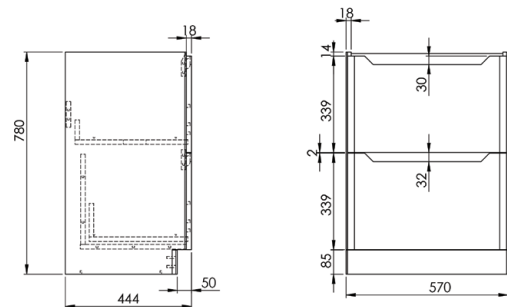

## Ella 600 Floor Unit

Product Code: ELLA-600FLOORUNIT-GREEN

**SCUDO**  
BEAUTIFUL BATHROOMS

0330 124 7290

sales@scudo.co.uk - www.scudo.co.uk

Scudo is the trading name of Harrison Bathrooms Ltd. Whilst we endeavour to ensure that the product information is accurate we accept no liability for any information given. All images are for illustration purposes only. Product images and specification are subject to change. Measurement are in millimetres and are nominal.

Product Name	ELLA-600FLOORUNIT-GREEN
Product Description	Ella 600 Floor Unit Green
<b>Product Transportation</b>	
Barcode	5060766124827
Country of origin	TRK
Commodity code	9403609000
<b>Product Measurements</b>	
Product Weight (KG)	29
Product Width (mm)	570
Product Height (mm)	780
Product Depth (mm)	444
Product Length (mm)	0
<b>Primary Packed Measurements</b>	
Packaged Weight	31
Packed Length	610
Packed Width	480
Packed Height	0
<b>Packaging Weights</b>	
Card (kg)	1.9
Paper (kg)	0
Wood (kg)	0
Plastic (kg)	0.1
Compliance DOP	N/a

## Dimensions

(measurements in mm)