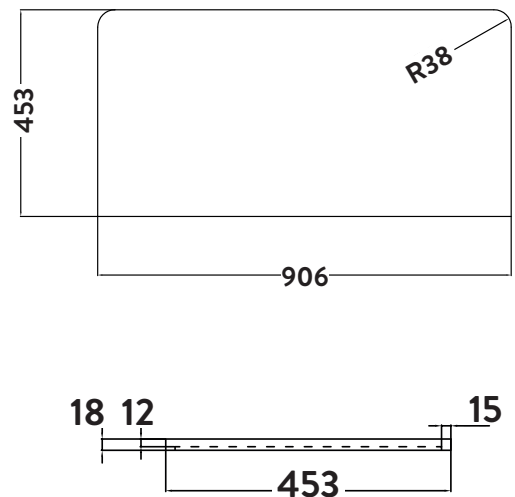

PRODUCT DATA SHEET

BELLA 900 COUNTER TOP

Product Code: BELLA-COUNTERTOP-900-GWTE

SCUDO
BEAUTIFUL BATHROOMS

0330 124 7290

sales@scudo.co.uk - www.scudo.co.uk

Scudo is the trading name of Harrison Bathrooms Ltd. Whilst we endeavour to ensure that the product information is accurate we accept no liability for any information given. All images are for illustration purposes only. Product images and specification are subject to change. Measurement are in millimetres and are nominal.

Product Name	BELLA-COUNTERTOP-900-GWTE
Product Description	Bella 900mm 18mm Solid Surface Countertop
Product Transportation	
Barcode	5060713721505
Country of origin	CH
Commodity code	3922100000
Product Measurements	
Product Weight (KG)	9
Product Width (mm)	453
Product Height (mm)	18
Product Depth (mm)	906
Product Length (mm)	0
Primary Packed Measurements	
Packaged Weight	10.5
Packed Length	955
Packed Width	490
Packed Height	65
Packaging Weights	
Card (kg)	1.5
Paper (kg)	0
Wood (kg)	0
Plastic (kg)	0
Compliance DOP	N/a

General Information	
Construction Material	Polymarble
Installation type	Furniture mounted
Colour / Finish	White
Basin Attributes	
Basin Type	0
Number of Tap Holes	0
Compatible Tap codes	0
Overflow	0
Recommended waste type	0
Compatible Waste Part Code	0
Inner Bowl Width (mm)	0
Inner Bowl Length (mm)	0
Inner Bowl Depth (mm)	0