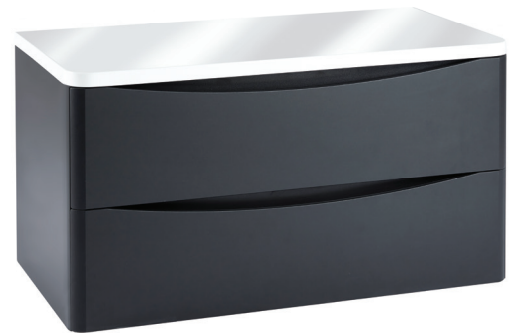

PRODUCT DATA SHEET

BELLA 900 COUNTER TOP

Product Code: BELLA-COUNTERTOP-900-GWTE

SCUDO
BEAUTIFUL BATHROOMS

0330 124 7290

sales@scudo.co.uk - www.scudo.co.uk

Scudo is the trading name of Harrison Bathrooms Ltd. Whilst we endeavour to ensure that the product information is accurate we accept no liability for any information given. All images are for illustration purposes only. Product images and specification are subject to change. Measurement are in millimetres and are nominal.

Product Name	BELLA-COUNTERTOP-900-GWTE
Product Description	Bella 900mm 18mm Solid Surface Countertop
Product Transportation	
Barcode	5060713721505
Country of origin	CH
Commodity code	3922100000
Product Measurements	
Product Weight (KG)	9
Product Width (mm)	453
Product Height (mm)	18
Product Depth (mm)	906
Product Length (mm)	0
Primary Packed Measurements	
Packaged Weight	10.5
Packed Length	955
Packed Width	490
Packed Height	65
Packaging Weights	
Card (kg)	1.5
Paper (kg)	0
Wood (kg)	0
Plastic (kg)	0
Compliance DOP	N/a

General Information	
Construction Material	Polymarble
Installation type	Furniture mounted
Colour / Finish	White
Basin Attributes	
Basin Type	0
Number of Tap Holes	0
Compatible Tap codes	0
Overflow	0
Recommended waste type	0
Compatible Waste Part Code	0
Inner Bowl Width (mm)	0
Inner Bowl Length (mm)	0
Inner Bowl Depth (mm)	0