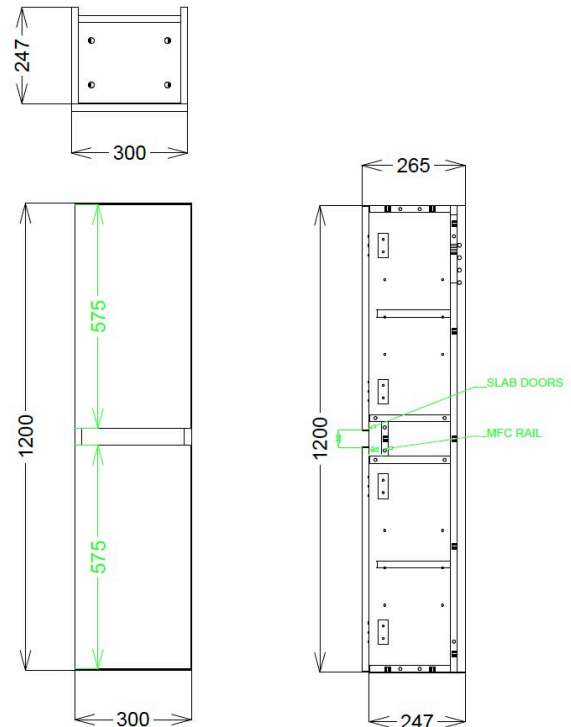

PRODUCT DATA SHEET

Aubrey Tall Boy Dust Grey

Product Code: AUBREY-600-TALLBOY-GREY

SCUDO
BEAUTIFUL BATHROOMS

0330 124 7290

sales@scudo.co.uk - www.scudo.co.uk

Scudo is the trading name of Harrison Bathrooms Ltd. Whilst we endeavour to ensure that the product information is accurate we accept no liability for any information given. All images are for illustration purposes only. Product images and specification are subject to change. Measurement are in millimetres and are nominal.

Product Name	AUBREY-600-TALLBOY-GREY
Product Description	Aubrey 300mm Tall Boy Dust Grey
Product Transportation	
Barcode	5060964932606
Country of origin	UK
Commodity code	6810999000
Product Measurements	
Product Weight (KG)	20
Product Width (mm)	300
Product Height (mm)	1200
Product Depth (mm)	265
Product Length (mm)	0
Primary Packed Measurements	
Packaged Weight	21.3
Packed Length	1240
Packed Width	280
Packed Height	320
Packaging Weights	
Card (kg)	1.22
Paper (kg)	0
Wood (kg)	0
Plastic (kg)	0.025
Compliance DOP	N/a

General Information	
Construction Material	Particle Board
Installation type	Wall Mounted
Colour / Finish	Dust Grey
Furniture Attributes	
Supplied Fully Assembled	Yes
Number Of Drawers	0
Number Of Doors	2
Soft Close Doors / Drawers	2
Moisture resistant	Yes
Internal Shelves	2
Door Opening Width (mm)	255
Drawer Opening Distance (mm)	N/a
Recommended Concealed Cistern	N/a
False Drawers	0
Number of False Drawers	N/a
Can the door be swapped over to open the opposite way	Yes
Which side is the door hinge located	Door not fitted
Compatible Furniture Part Code	
Compatible Basin Part Code	
Handles	
Handle Style	No Handle
Handle Finish	N/a
Handle Material	N/a
Number of Handles	0