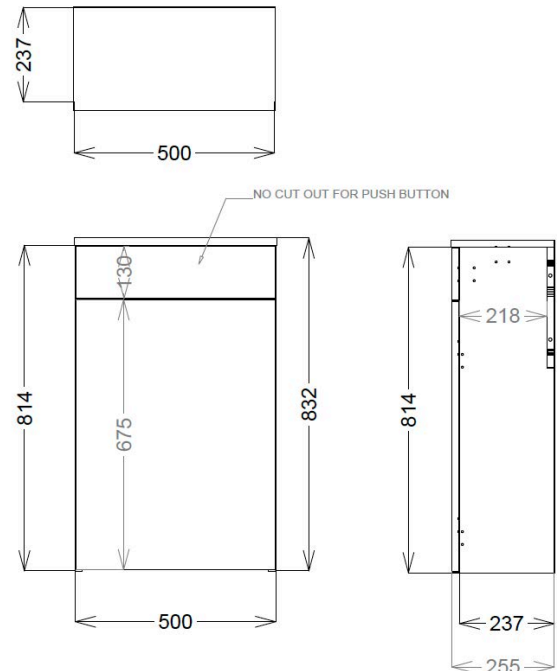

Product Name	AUBREY-500-WC-GREY
Product Description	Aubrey 500mm WC Unit Dust Grey
<b>Product Transportation</b>	
Barcode	5060964933665
Country of origin	UK
Commodity code	6810999000
<b>Product Measurements</b>	
Product Weight (KG)	12.35
Product Width (mm)	505
Product Height (mm)	830
Product Depth (mm)	260
Product Length (mm)	0
<b>Primary Packed Measurements</b>	
Packaged Weight	13.25
Packed Length	850
Packed Width	520
Packed Height	280
<b>Packaging Weights</b>	
Card (kg)	0.9
Paper (kg)	0
Wood (kg)	0
Plastic (kg)	0.02
Compliance DOP	N/a

**Dimensions**  
(measurements in mm)