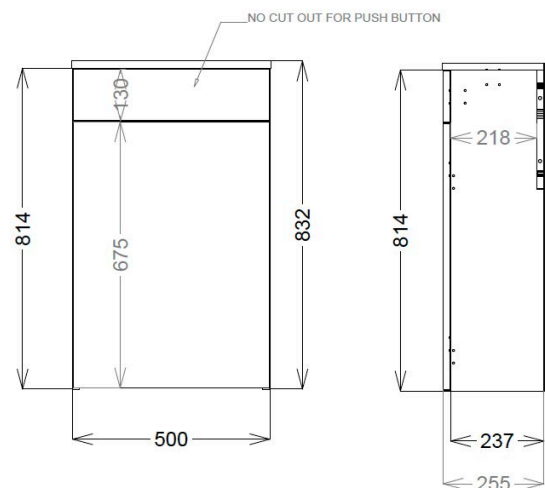

PRODUCT DATA SHEET

Aubrey WC Unit Reed Green

Product Code: AUBREY-500-WC-GREEN

SCUDO
BEAUTIFUL BATHROOMS

0330 124 7290

sales@scudo.co.uk - www.scudo.co.uk

Scudo is the trading name of Harrison Bathrooms Ltd. Whilst we endeavour to ensure that the product information is accurate we accept no liability for any information given. All images are for illustration purposes only. Product images and specification are subject to change. Measurement are in millimetres and are nominal.

Product Name	AUBREY-500-WC-GREEN
Product Description	Aubrey 500mm WC Unit Reed Green
Product Transportation	
Barcode	5060964933658
Country of origin	UK
Commodity code	6810999000
Product Measurements	
Product Weight (KG)	12.35
Product Width (mm)	505
Product Height (mm)	830
Product Depth (mm)	260
Product Length (mm)	0
Primary Packed Measurements	
Packaged Weight	13.25
Packed Length	850
Packed Width	520
Packed Height	280
Packaging Weights	
Card (kg)	0.9
Paper (kg)	0
Wood (kg)	0
Plastic (kg)	0.02
Compliance DOP	N/a

General Information	
Construction Material	Particle Board
Installation type	Floor Mounted
Colour / Finish	Reed Green
Furniture Attributes	
Supplied Fully Assembled	Yes
Number Of Drawers	0
Number Of Doors	0
Soft Close Doors / Drawers	N/a
Moisture resistant	Yes
Internal Shelves	0
Door Opening Width (mm)	N/a
Drawer Opening Distance (mm)	N/a
Recommended Concealed Cistern	CISTERN002, CISTERN003
False Drawers	Yes
Number of False Drawers	1
Can the door be swapped over to open the opposite way	N/a
Which side is the door hinge located	N/a
Compatible Furniture Part Code	
Compatible Basin Part Code	
Handles	
Handle Style	No Handle
Handle Finish	N/a
Handle Material	N/a
Number of Handles	0