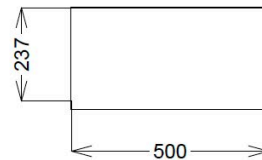

General Information	
Construction Material	Particle Board
Installation type	Floor Mounted
Colour / Finish	Reed Green
Furniture Attributes	
Supplied Fully Assembled	Yes
Number Of Drawers	0
Number Of Doors	0
Soft Close Doors / Drawers	N/a
Moisture resistant	Yes
Internal Shelves	0
Door Opening Width (mm)	N/a
Drawer Opening Distance (mm)	N/a
Recommended Concealed Cistern	CISTERN002, CISTERN003
False Drawers	Yes
Number of False Drawers	1
Can the door be swapped over to open the opposite way	N/a
Which side is the door hinge located	N/a
Compatible Furniture Part Code	
Compatible Basin Part Code	
Handles	
Handle Style	No Handle
Handle Finish	N/a
Handle Material	N/a
Number of Handles	0