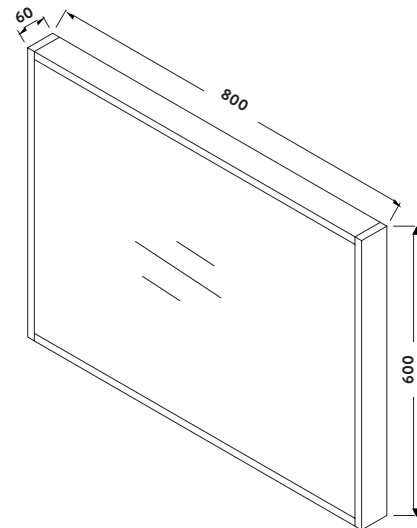

Product Measurements	
Product Weight:	10.4kg
Product Width:	600mm
Product Height:	800mm
Product Depth:	60mm
Product Length:	N/A
Product Transportation	
Barcode:	5060766122038
Country of Origin:	China
Comodity Code:	7009920000
Primary Packed Measurements	
Packaged Weight:	11.6kg
Packaged Length:	830mm
Packaged Width:	630mm
Packaged Height:	90mm
Packaging Weight	
Card:	1.05kg
Paper:	N/A
Wood:	N/A
Plastic:	0.05kg
General Information	
Construction Material:	Vinyl Wrapped MDF
Installation Type:	Wall Mounted
Colour/Finish:	Mirror / Matt Grey
Mirror Attributes	
Bulb Watts:	N/A
Bulb Type:	N/A
Voltage:	N/A
Switch Type:	N/A
Shaving Socket:	No
Demister:	Yes
Clock:	No
Hang Type:	Vertical/Portrait
Light Colour:	N/A
Lumens:	N/A
Light Temperature:	N/A
Dimmable:	N/A
Energy Rating:	N/A
Internal Shelves:	N/A
Down Light:	N/A
Bluetooth Speaker:	N/A
IP Rating:	N/A
Transformer Included:	N/A
Compliance DOP	

**Dimensions**  
(measurements in mm)