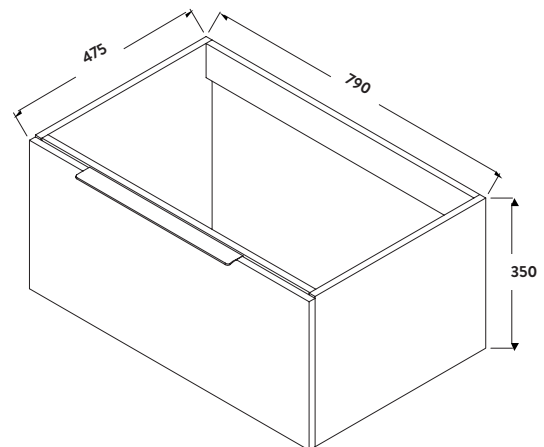

Product Measurements	
Product Weight:	18.7kg
Product Width:	480mm
Product Height:	350mm
Product Depth:	N/A
Product Length:	800mm
Product Transportation	
Barcode:	5060713722755
Country of Origin:	China
Comodity Code:	9403609000
Primary Packed Measurements	
Packaged Weight:	20.7kg
Packaged Length:	845mm
Packaged Width:	530mm
Packaged Height:	400mm
Packaging Weight	
Card:	1.7kg
Paper:	N/A
Wood:	N/A
Plastic:	0.001kg
General Information	
Construction Material:	Vinyl wrapped MDF
Installation Type:	Wall Mounted
Colour/Finish:	Rustic Oak
Furniture Attributes	
Supplied Fully Assembled:	Yes
Numbers of Drawers:	1
Number of Doors:	0
Soft Close Doors/Drawers:	Yes
Moisture Resistant:	Yes
Internal Shelves:	N/A
Door Opening Width:	N/A
Draw Opening Distance:	325mm
Advised Concealed Cistern:	N/A
False Draws:	No
Number of False Draws:	N/A
Hinge Location:	N/A
Compatible Furniture Code:	AMBIENCE-FRAME-80X48X20
Compatible Basin Part Code:	AMBIENCE-BASIN80X48
Handles	
Handle Style:	Top Plate
Handle Finish:	Black
Handle Material:	Steel
Number of Handles:	1
Compliance DOP	
N/A	

**Dimensions**  
(measurements in mm)