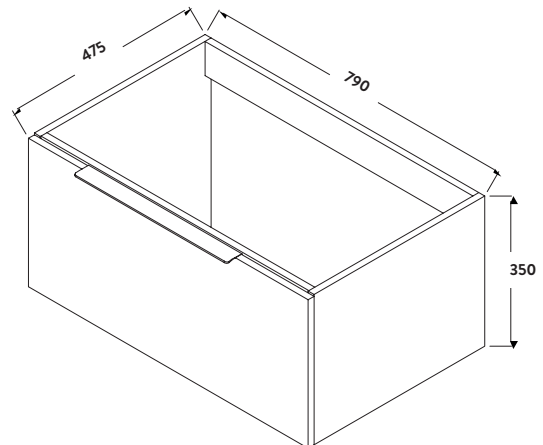

PRODUCT DATA SHEET

Ambience LED Cabinet 80x40

Grey Oak

Product Code: AMBIENCE-LED CAB-80X48-GREYOAK

SCUDO
BEAUTIFUL BATHROOMS

0330 124 7290

sales@scudo.co.uk - www.scudo.co.uk

Scudo is the trading name of Harrison Bathrooms Ltd. Whilst we endeavour to ensure that the product information is accurate we accept no liability for any information given. All images are for illustration purposes only. Product images and specification are subject to change. Measurement are in millimetres and are nominal.

Product Measurements	
Product Weight:	18.7kg
Product Width:	480mm
Product Height:	350mm
Product Depth:	N/A
Product Length:	800mm
Product Transportation	
Barcode:	5060713722779
Country of Origin:	China
Comodity Code:	9403609000
Primary Packed Measurements	
Packaged Weight:	20.7kg
Packaged Length:	845mm
Packaged Width:	530mm
Packaged Height:	400mm
Packaging Weight	
Card:	1.7kg
Paper:	N/A
Wood:	N/A
Plastic:	0.001kg
General Information	
Construction Material:	Vinyl wrapped MDF
Installation Type:	Wall Mounted
Colour/Finish:	Grey Oak
Furniture Attributes	
Supplied Fully Assembled:	Yes
Numbers of Drawers:	1
Number of Doors:	0
Soft Close Doors/Drawers:	Yes
Moisture Resistant:	Yes
Internal Shelves:	N/A
Door Opening Width:	N/A
Draw Opening Distance:	325mm
Advised Concealed Cistern:	N/A
False Draws:	No
Number of False Draws:	N/A
Hinge Location:	N/A
Compatible Furniture Code:	AMBIENCE-FRAME-80X48X20
Compatible Basin Part Code:	AMBIENCE-BASIN80X48
Handles	
Handle Style:	Top Plate
Handle Finish:	Black
Handle Material:	Steel
Number of Handles:	1
Compliance DOP	
N/A	