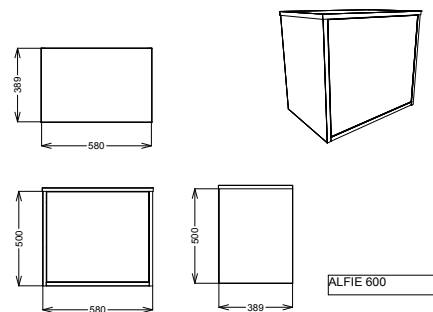

General Information	
Construction Material	Particle Board
Installation type	Wall Mounted
Colour / Finish	Sanoma Oak
Furniture Attributes	
Supplied Fully Assembled	Yes
Number Of Drawers	1
Number Of Doors	0
Soft Close Doors / Drawers	Yes
Moisture resistant	Yes
Internal Shelves	0
Door Opening Width (mm)	N/a
Draw Opening Distance (mm)	295
Recommended Concealed Cistern	0
False Draws	No
Number of False Draws	No
Can the door be swapped over to open the opposite way	No
Which side is the door hinge located	N/a
Compatible Furniture Part Code	ALFIE
Compatible Basin Part Code	BASIN005
Handles	
Handle Style	Push to Open
Handle Finish	N/a
Handle Material	N/a
Number of Handles	N/a