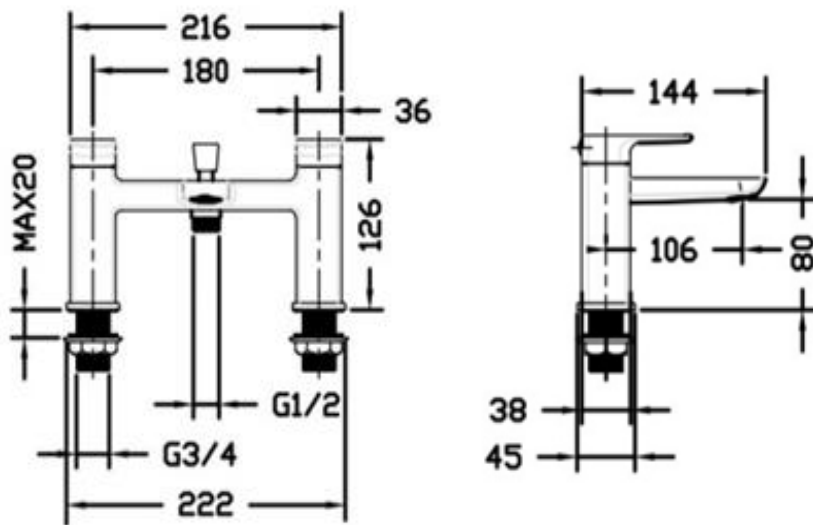

## LOGIC Deck Mounted Bath Shower Mixer Inc. Shower Kit

<b>Product Code</b>	TBTS-33-3204
<b>Construction</b>	Brass Body CuZn40Pb2, EN CW617N (equivalent to BS CZ122)
<b>Finishes</b>	Chrome plated to BS EN 248
<b>Product Type</b>	Contemporary
<b>Water Pressure</b>	Min. 0.2 bar, Max. 6.0 bar
<b>Plumbing Systems</b>	Suitable for all plumbing systems
<b>Standards</b>	Complies with BS5412, BS EN200
<b>Certification</b>	Manufactured to comply with WRAS
<b>Cartridge</b>	1/4 Turn 3/4" Ceramic Disc Valves
<b>Fitting</b>	Brass 3/4" BSP tails
<b>Aerator</b>	Laminar
<b>Packaging</b>	50 x 30 x 38cm / carton (4 boxes / carton)
<b>Guarantee</b>	15 years against manufacturing faults (excluding serviceable parts).
<b>Additional Information</b>	Supplied with PVC 1.5m hose, wall bracket and single mode chrome ABS handset

### Flow Rates (Litres per minute)

System Pressure	0.1 Bar	0.2 Bar	0.3 Bar	0.5 Bar	1.0 Bar	1.5 Bar	2.0 Bar	3.0 Bar	4.0 Bar	5.0 Bar
	-	9.00	11.10	14.50	21.50	-	31.00	40.00	-	-

The information contained on this page was correct at date of issue. Fitting dimensions are provided as a guide only. Some variation may occur due to manufacturing tolerances. We pursue a policy of continuing improvement in design and performance of our products and so reserve the right to change specifications without prior notice.